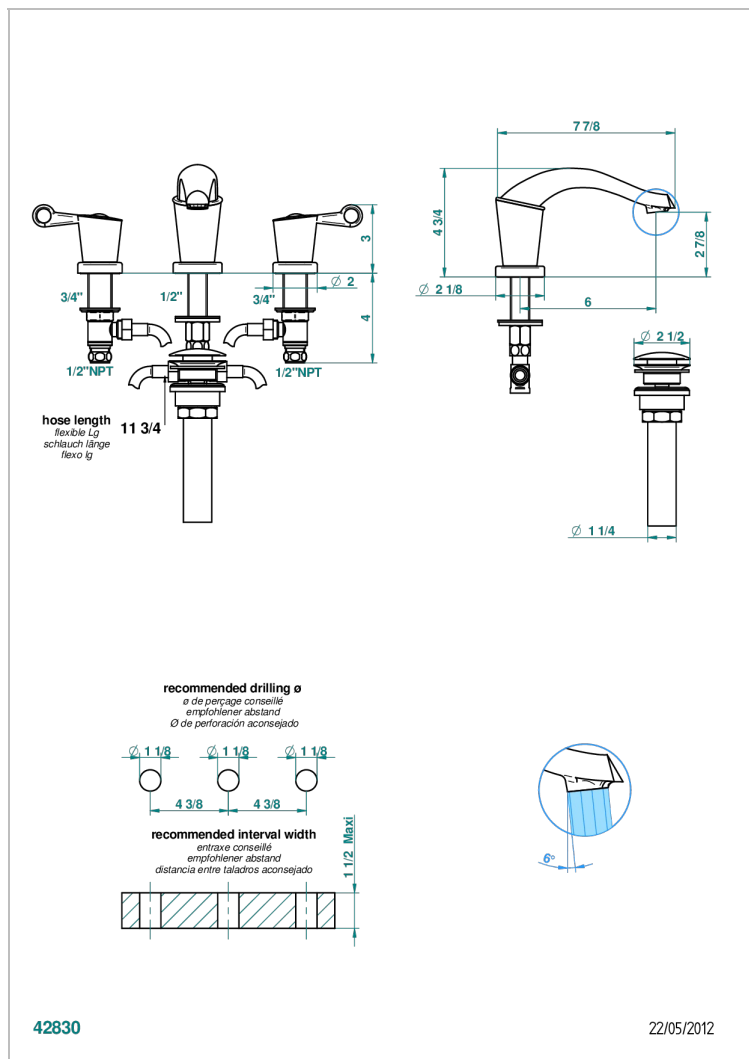

BAGATELLE BLACK STONE WITH LEVER HANDLES

U3F-151/US

Widespread lavatory set with drain

CHARACTERISTIC

- Bagatelle black stone with lever handles
- Widespread lavatory set with drain

TECHNICAL SPECS

- Recommandé : 3 bars (max. 5 bars) - Advised : 43,5 psi (max. 72 psi)
- 5,7 l/min à 3 bars (1.5 gpm at 43.5 psi)
- 1.2 gpm on demand in accordance with California's rules