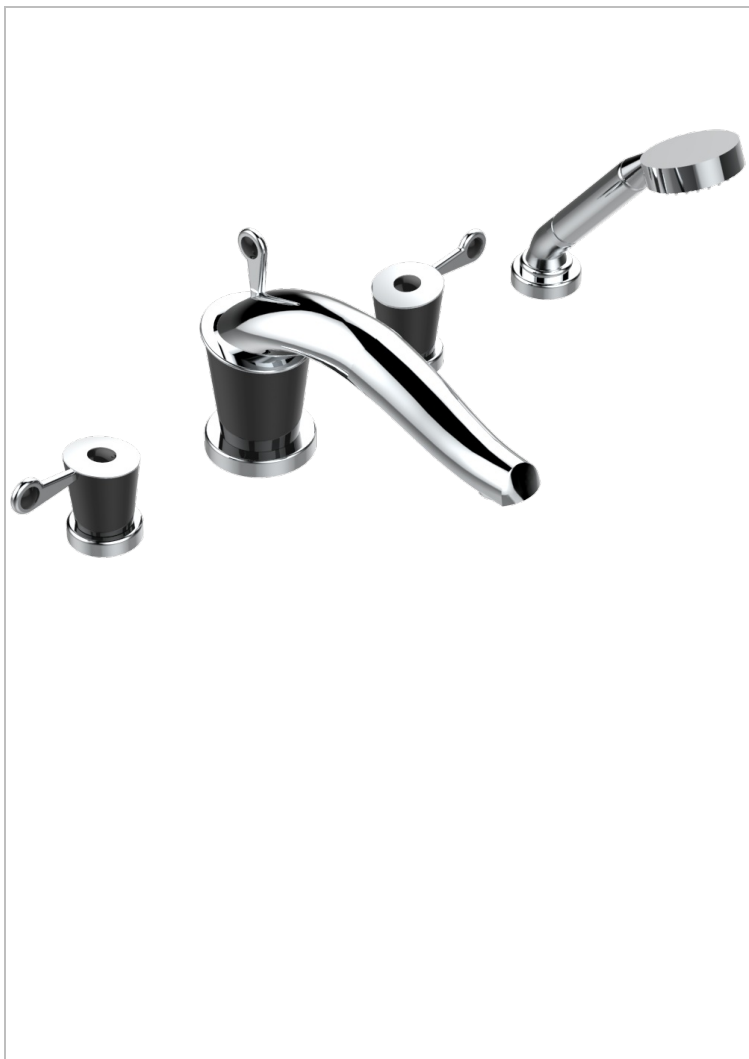

BAGATELLE BLACK STONE WITH LEVER HANDLES

U3F-112BSGUS

Roman tub set with diverter spout and handshower, 3/4" valves

CHARACTERISTIC

- ASME : ASME A112.18.1-2011/CSA B125.1-11

STANDARDS

AVAILABLE FINITIONS

Black nickel - D24

Blush PVD - H62

Brass color PVD - H49

Brown bronze color PVD - F33

Chrome polished - A02

Chrome polished / gold polished - G02

Gold color PVD - H52

Gold mat - F07

Gold polished - F01

Matt graphite PVD - H65

Matt nickel (American satin) - C01

Matt nickel color PVD - H56

Nickel antique / Sovereign - H28

Nickel color PVD - H55

Nickel polished - B01

Rose Gold - F27

Satin chrome - C03