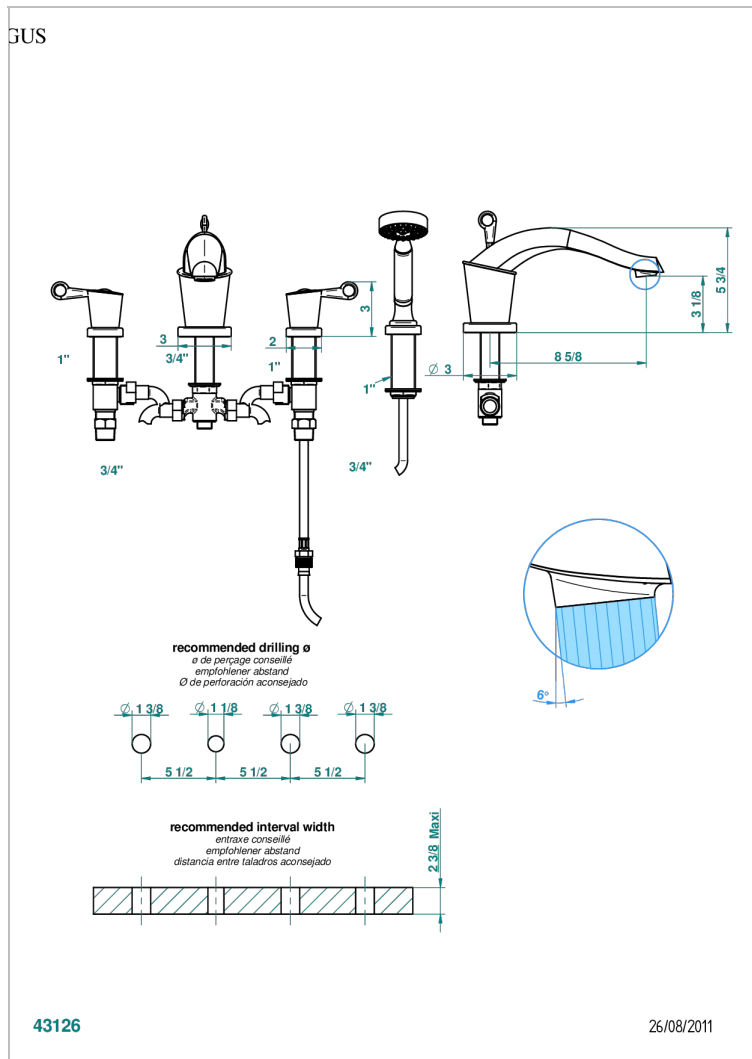

BAGATELLE BLACK STONE WITH LEVER HANDLES

U3F-112BSGUS

Roman tub set with diverter spout and handshower, 3/4" valves

CHARACTERISTIC

- ASME : ASME A112.18.1-2011/CSA B125.1-11

STANDARDS

AVAILABLE FINITIONS

Black nickel - D24

Matt graphite PVD - H65

Matt nickel (American satin) - C01

Matt nickel color PVD - H56

Nickel antique / Sovereign - H28

Nickel color PVD - H55

Nickel polished - B01

Rose Gold - F27

Satin chrome - C03