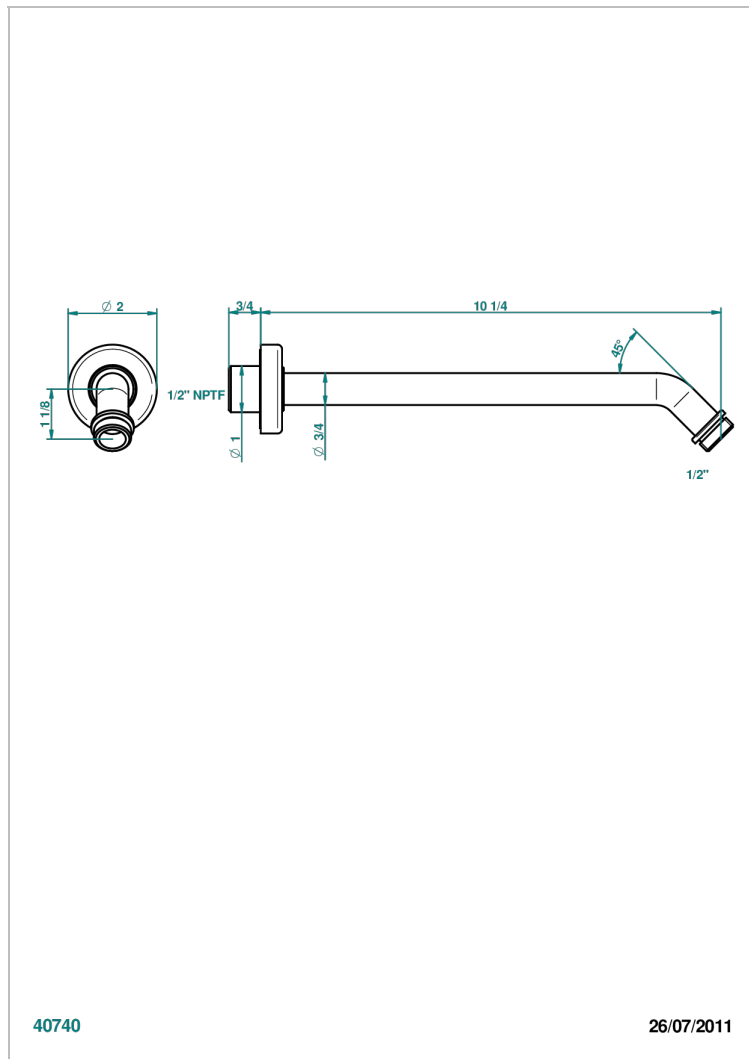

BAGATELLE BLACK STONE

U3E-84/US

Horizontal shower arm, 45°, lg: 10"

THG[®]
PARIS

40740

26/07/2011

CHARACTERISTIC

- Bagatelle black stone
- Horizontal shower arm, 45°, lg: 10"