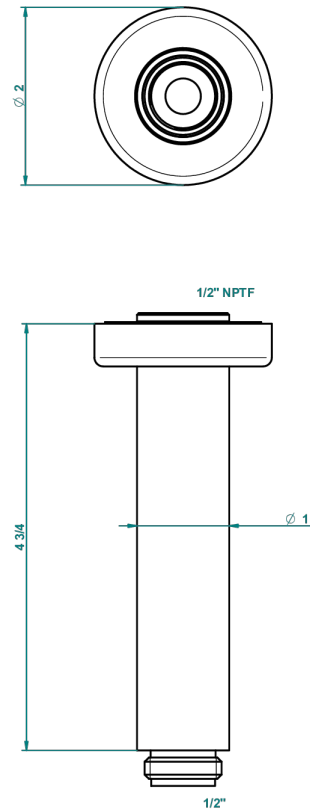

BAGATELLE BLACK STONE

U3E-82V/US

Vertical shower arm ceiling mounted 1/2" connection

42697

10/12/2015

CHARACTERISTIC

- Bagatelle black stone
- Vertical shower arm ceiling mounted 1/2" connection

AVAILABLE FINITIONS

Black nickel - D24
Blush PVD - H62
Brass color PVD - H49
Brown bronze color PVD - F33
Chrome polished - A02
Chrome polished / gold polished - G02

Gold color PVD - H52
Gold mat - F07
Gold polished - F01
Gold satiney - F03
Graphite PVD - H64
Matt Umber PVD - H67