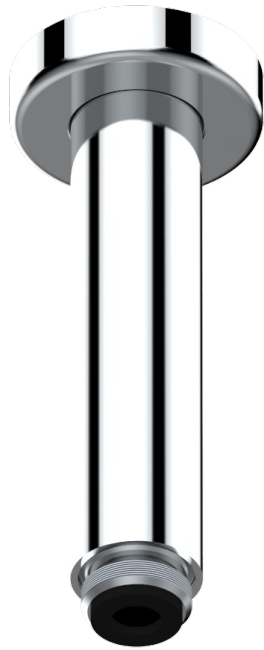

BAGATELLE BLACK STONE

U3E-82V/US

Vertical shower arm ceiling mounted 1/2" connection

42697

10/12/2015

CHARACTERISTIC

- Bagatelle black stone
- Vertical shower arm ceiling mounted 1/2" connection

AVAILABLE FINITIONS

Black nickel - D24
Blush PVD - H62
Brass color PVD - H49
Brown bronze color PVD - F33
Chrome polished - A02
Chrome polished / gold polished - G02

Gold color PVD - H52
Gold mat - F07
Gold polished - F01
Gold satiney - F03
Graphite PVD - H64
Matt Umber PVD - H67

Matt blush PVD - H60
Matt brass color PVD - H50
Matt brown bronze color PVD - F34
Matt chrome (American satin) - C02
Matt gold color PVD - H53
Matt graphite PVD - H65

Matt nickel (American satin) - C01
Matt nickel color PVD - H56
Nickel antique / Sovereign - H28
Nickel color PVD - H55
Nickel polished - B01
Rose Gold - F27

Satin chrome - C03
Silver rhodium - F18
Soft gold - F30
Soft matt gold - F31
Umber PVD - H66