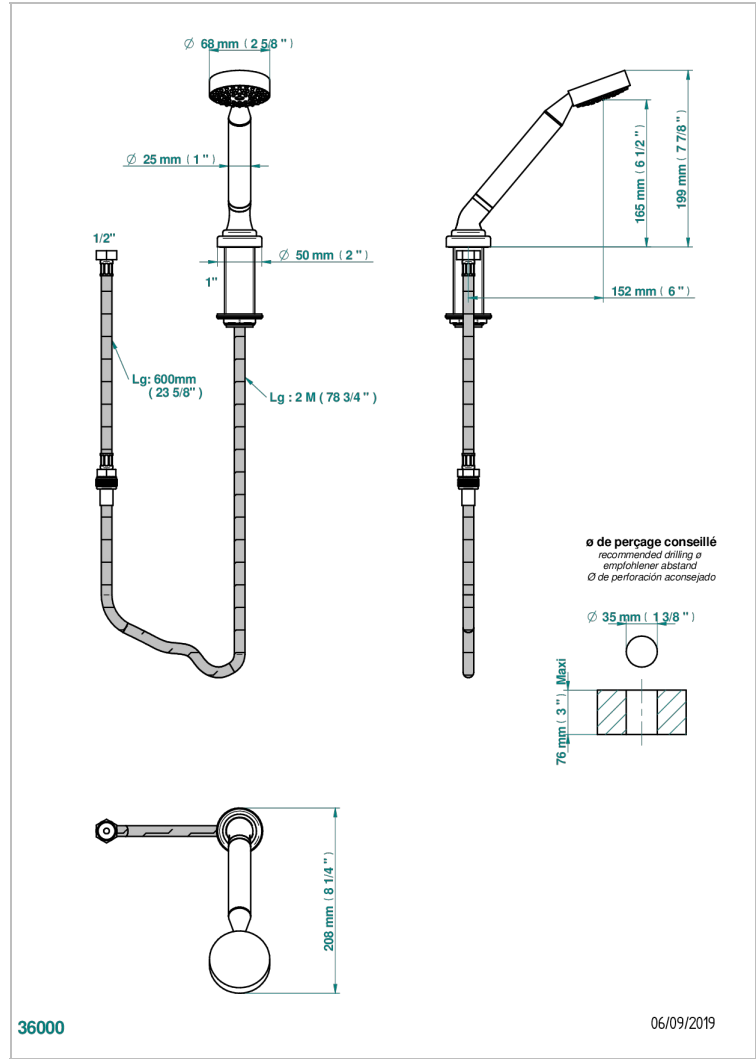

BAGATELLE BLACK STONE

U3E-60A

Deck mounted hand shower, with hose

CHARACTERISTIC

- Bagatelle black stone
- Deck mounted hand shower, with hose

TECHNICAL SPECS

- Recommandé : 3 bars (max. 5 bars) - Advised : 43,5 psi (max. 72 psi)
- 9,5 l/min à 3 bars (2.5 gpm at 43.5 psi)

AVAILABLE FINITIONS

Black nickel - D24

Blush PVD - H62

Brass color PVD - H49

Brown bronze color PVD - F33

Chrome polished - A02

Chrome polished / gold polished - G02

Gold color PVD - H52