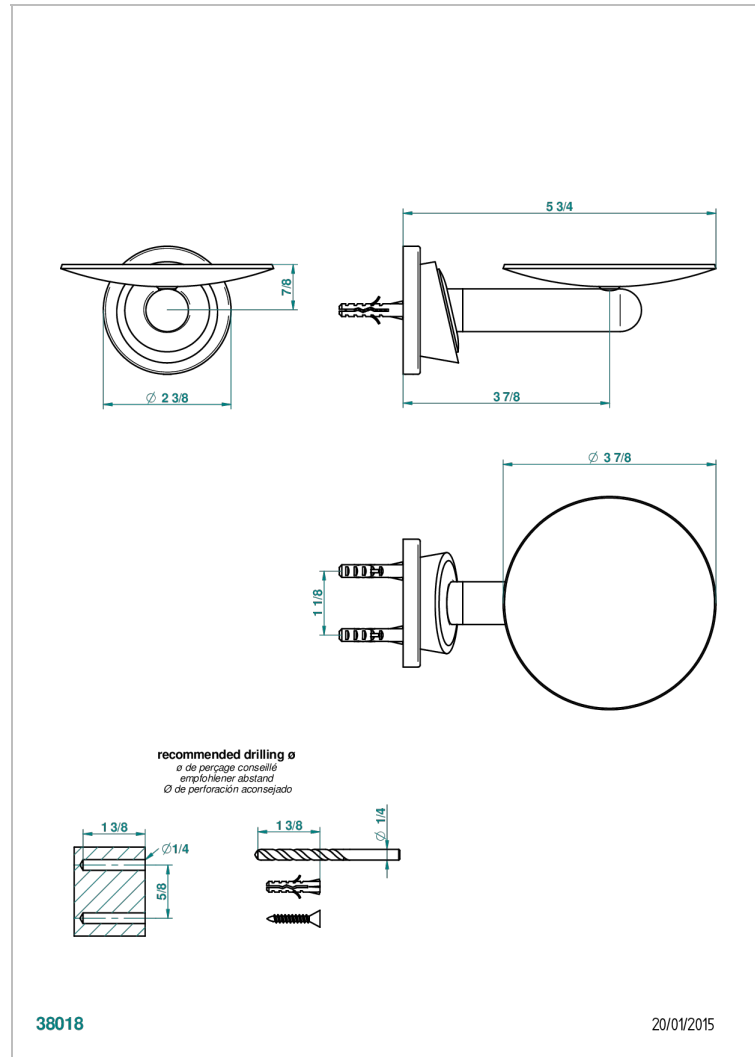

BAGATELLE BLACK STONE

U3E-546

Soap dish, wall mounted, 4" diameter

THG[®]
PARIS

CHARACTERISTIC

- Bagatelle black stone
- Soap dish, wall mounted, 4" diameter

AVAILABLE FINITIONS

Black nickel - D24
Blush PVD - H62
Brass color PVD - H49
Brown bronze color PVD - F33
Chrome polished - A02
Chrome polished / gold polished - G02