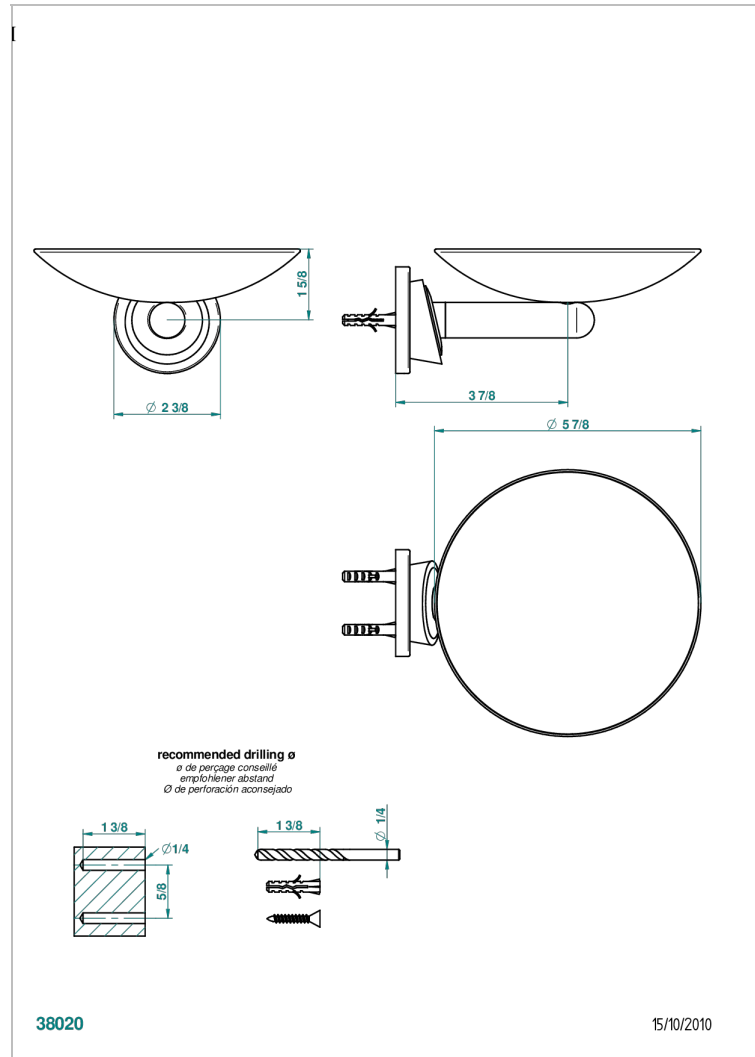

BAGATELLE BLACK STONE

U3E-546GM

Soap dish, wall mounted, 6" diameter

THG[®]
PARIS

CHARACTERISTIC

- Bagatelle black stone
- Soap dish, wall mounted, 6" diameter

AVAILABLE FINITIONS

Black nickel - D24
Blush PVD - H62
Brass color PVD - H49
Brown bronze color PVD - F33
Chrome polished - A02
Chrome polished / gold polished - G02