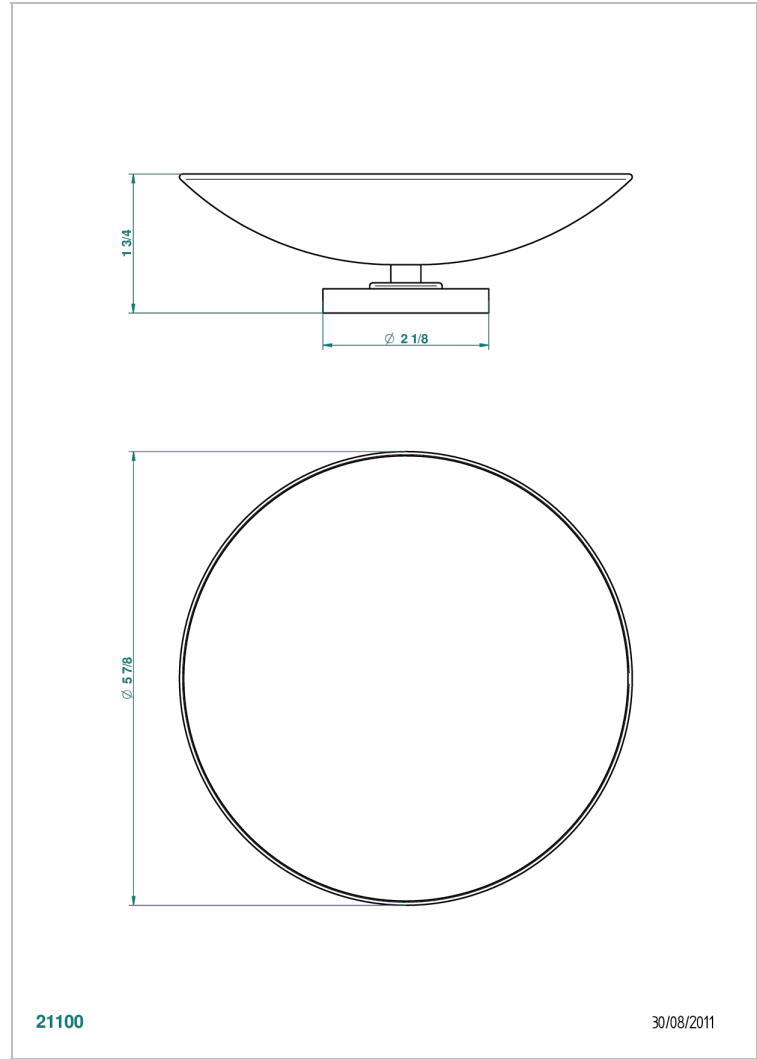

BAGATELLE BLACK STONE

U3E-544GM

Soap dish, freestanding , 6" diameter

THG[®]
PARIS

CHARACTERISTIC

- Bagatelle black stone
- Soap dish, freestanding , 6" diameter

AVAILABLE FINITIONS

Black nickel - D24
Blush PVD - H62
Brass color PVD - H49
Brown bronze color PVD - F33
Chrome polished - A02
Chrome polished / gold polished - G02