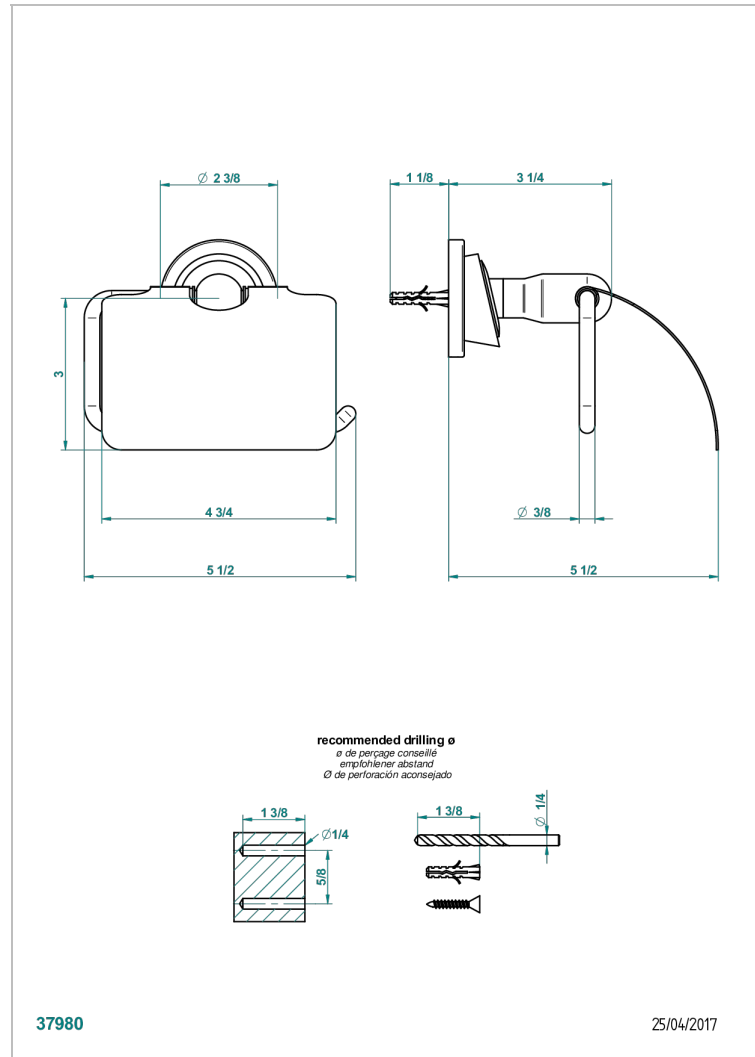

BAGATELLE BLACK STONE

U3E-538AC

Toilet paper holder, single mount with cover

THG[®]
PARIS

CHARACTERISTIC

- Bagatelle black stone
- Toilet paper holder, single mount with cover

AVAILABLE FINITIONS

Black nickel - D24
Blush PVD - H62
Brass color PVD - H49
Brown bronze color PVD - F33
Chrome polished - A02
Chrome polished / gold polished - G02