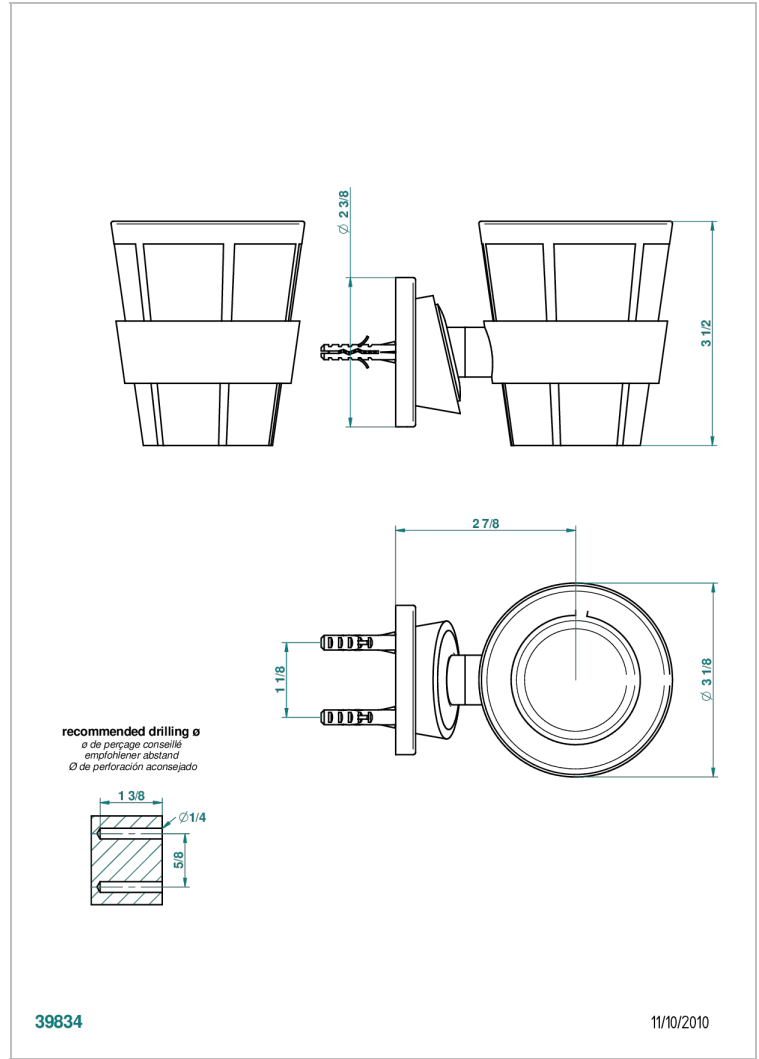

BAGATELLE BLACK STONE

U3E-536BP

THG[®]
PARIS

Wall mounted holder and porcelain tumbler with platinum decor

CHARACTERISTIC

- Bagatelle black stone
- Wall mounted holder and porcelain tumbler with platinum decor