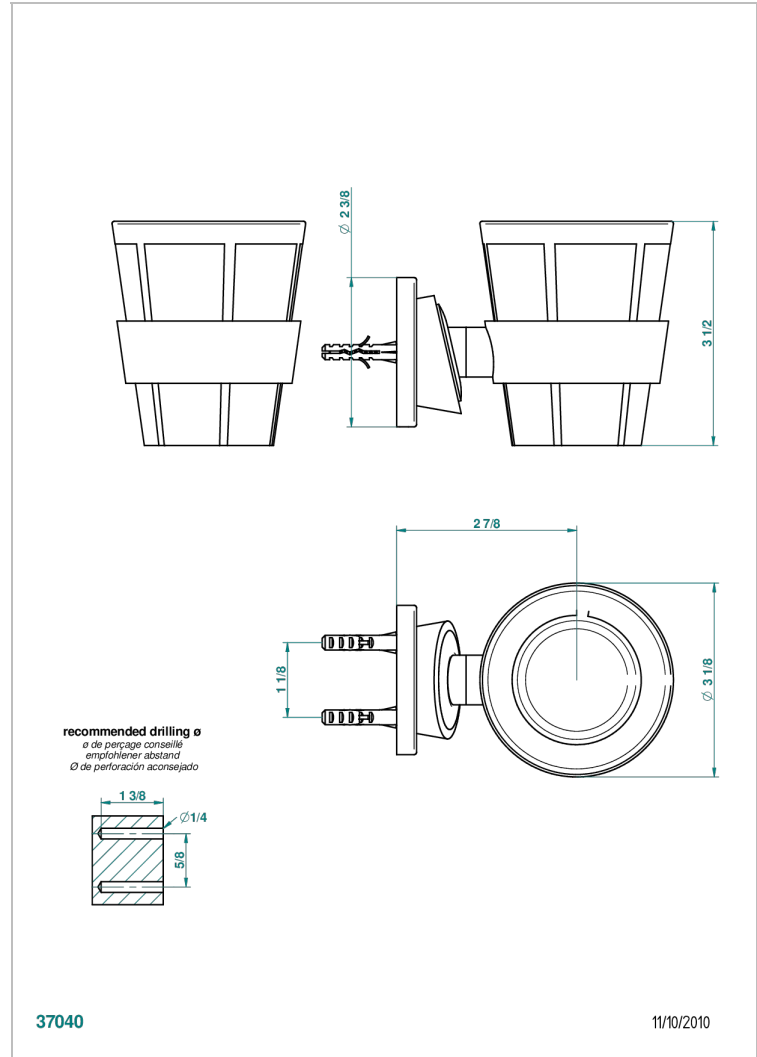

BAGATELLE BLACK STONE

U3E-536BD

Wall mounted holder and porcelain tumbler with gold decor

THG[®]
PARIS

CHARACTERISTIC

- Bagatelle black stone
- Wall mounted holder and porcelain tumbler with gold decor

AVAILABLE FINITIONS