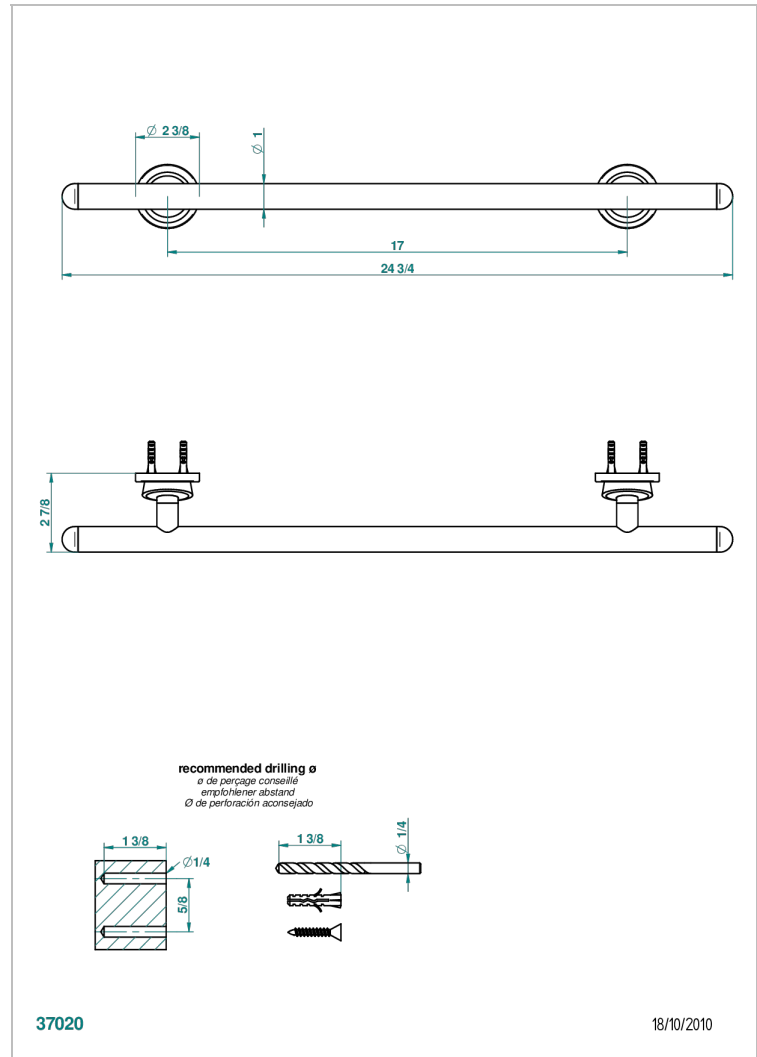

BAGATELLE BLACK STONE

U3E-521/60

Towel bar, 24" long

THG[®]
PARIS

CHARACTERISTIC

- Bagatelle black stone
- Towel bar, 24" long

AVAILABLE FINITIONS

Black nickel - D24
Blush PVD - H62
Brass color PVD - H49
Brown bronze color PVD - F33
Chrome polished - A02
Chrome polished / gold polished - G02