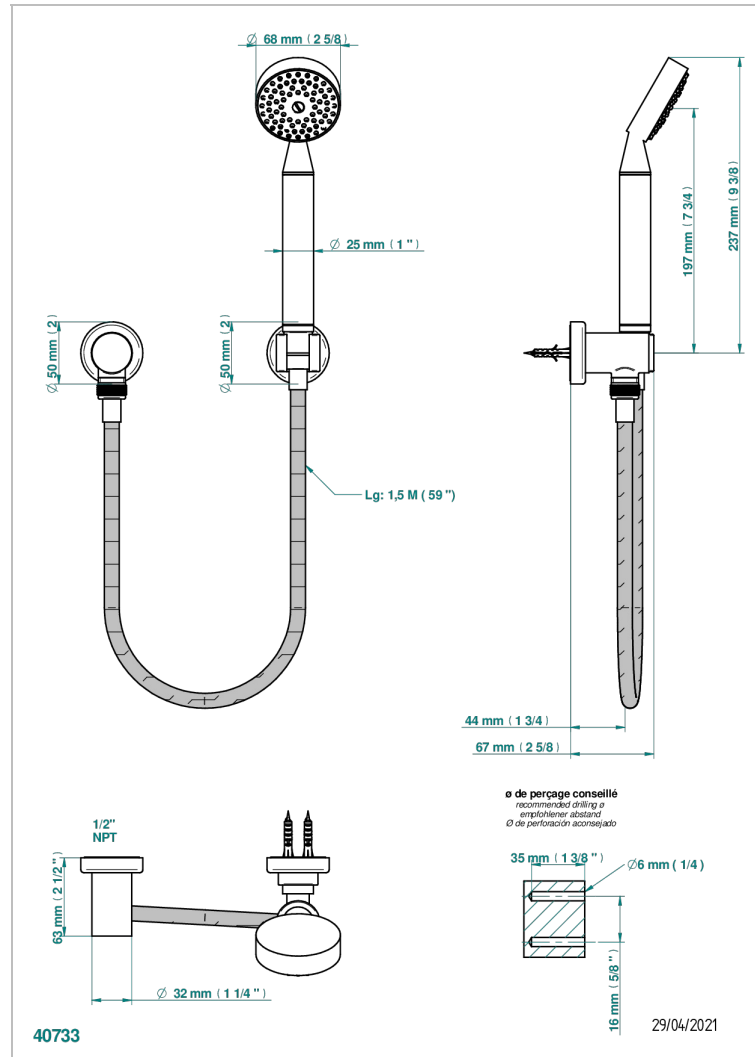

# BAGATELLE BLACK STONE

U3E-52/US

Wall mounted handshower with separate fixed hook

## CHARACTERISTIC

- Bagatelle black stone
- Wall mounted handshower with separate fixed hook