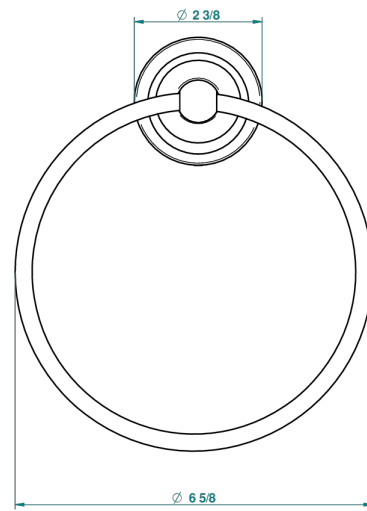

BAGATELLE BLACK STONE

U3E-504P

Towel ring

THG[®]
PARIS

37018

07/06/2010

CHARACTERISTIC

- Bagatelle black stone
- Towel ring