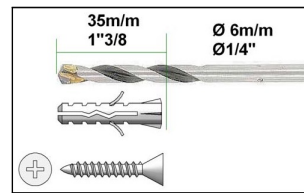

BAGATELLE BLACK STONE

U3E-504P

Towel ring

THG[®]
PARIS

37018

07/06/2010

CHARACTERISTIC

- Bagatelle black stone
- Towel ring