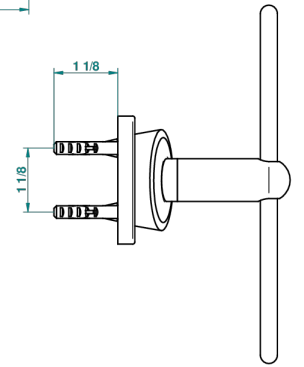

BAGATELLE BLACK STONE

U3E-504P

Towel ring

THG[®]
PARIS

37018

07/06/2010

CHARACTERISTIC

- Bagatelle black stone
- Towel ring