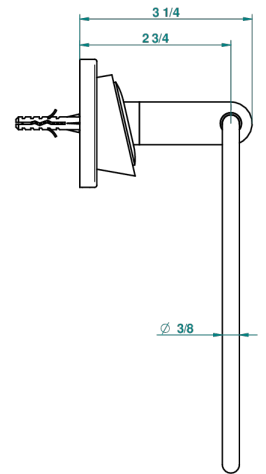

BAGATELLE BLACK STONE

U3E-504P

Towel ring

THG[®]
PARIS

37018

07/06/2010

CHARACTERISTIC

- Bagatelle black stone
- Towel ring