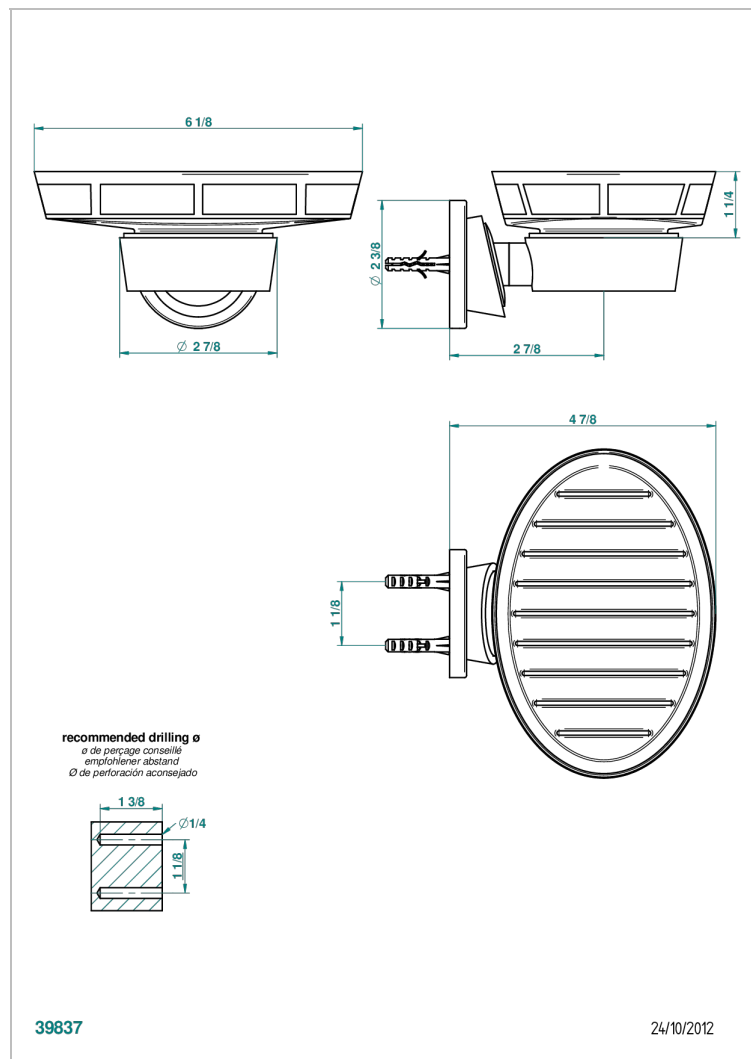

# BAGATELLE BLACK STONE

U3E-500BP

Wall mounted porcelain soap dish with platinum decor

THG<sup>®</sup>  
PARIS

## CHARACTERISTIC

- Bagatelle black stone
- Wall mounted porcelain soap dish with platinum decor