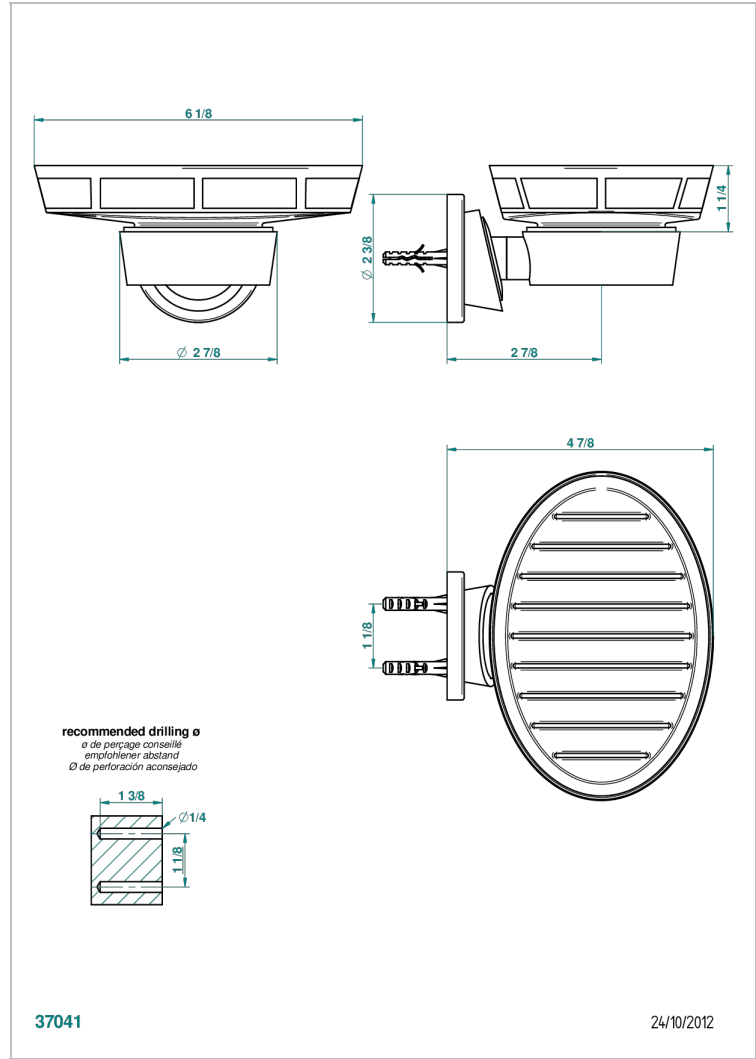

BAGATELLE BLACK STONE

U3E-500BD

Wall mounted porcelain soap dish with gold decor

THG[®]
PARIS

CHARACTERISTIC

- Bagatelle black stone
- Wall mounted porcelain soap dish with gold decor

AVAILABLE FINITIONS

Black nickel - D24
Blush PVD - H62
Brass color PVD - H49
Brown bronze color PVD - F33
Chrome polished - A02
Chrome polished / gold polished - G02