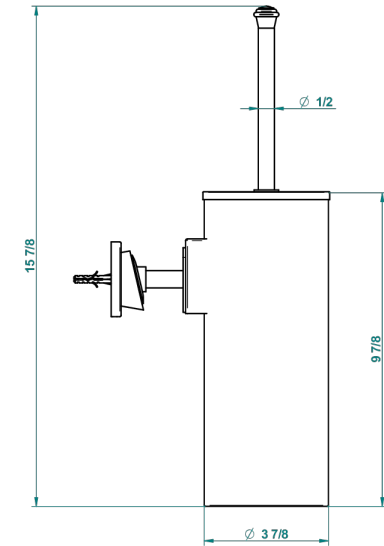

BAGATELLE BLACK STONE

U3E-4720C

Metal toilet brush holder with brush with cover wall mounted

THG®
PARIS

38138

12/01/2016

CHARACTERISTIC

- Bagatelle black stone
- Metal toilet brush holder with brush with cover wall mounted

AVAILABLE FINITIONS

Black nickel - D24
Blush PVD - H62
Brass color PVD - H49
Brown bronze color PVD - F33
Chrome polished - A02
Chrome polished / gold polished - G02

Gold color PVD - H52
Gold mat - F07
Gold polished - F01
Gold satiney - F03
Graphite PVD - H64
Matt Umber PVD - H67

Matt blush PVD - H60
Matt brass color PVD - H50
Matt brown bronze color PVD - F34
Matt chrome (American satin) - C02
Matt gold color PVD - H53
Matt graphite PVD - H65

Matt nickel (American satin) - C01
Matt nickel color PVD - H56
Nickel antique / Sovereign - H28
Nickel color PVD - H55
Nickel polished - B01
Rose Gold - F27

Satin chrome - C03
Silver rhodium - F18
Soft gold - F30
Soft matt gold - F31
Umber PVD - H66