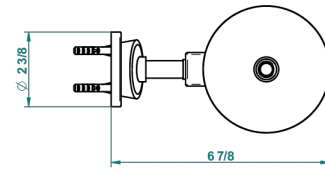

BAGATELLE BLACK STONE

U3E-4720C

Metal toilet brush holder with brush with cover wall mounted

THG®
PARIS

38138

12/01/2016

CHARACTERISTIC

- Bagatelle black stone
- Metal toilet brush holder with brush with cover wall mounted

AVAILABLE FINITIONS

Black nickel - D24
Blush PVD - H62
Brass color PVD - H49
Brown bronze color PVD - F33
Chrome polished - A02
Chrome polished / gold polished - G02

Gold color PVD - H52
Gold mat - F07
Gold polished - F01
Gold satiney - F03
Graphite PVD - H64
Matt Umber PVD - H67

Matt blush PVD - H60
Matt brass color PVD - H50
Matt brown bronze color PVD - F34
Matt chrome (American satin) - C02
Matt gold color PVD - H53
Matt graphite PVD - H65

Matt nickel (American satin) - C01
Matt nickel color PVD - H56
Nickel antique / Sovereign - H28
Nickel color PVD - H55
Nickel polished - B01
Rose Gold - F27

Satin chrome - C03
Silver rhodium - F18
Soft gold - F30
Soft matt gold - F31
Umber PVD - H66