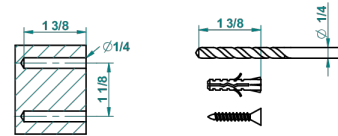

BAGATELLE BLACK STONE

U3E-4720C

Metal toilet brush holder with brush with cover wall mounted

THG®
PARIS

38138

12/01/2016

CHARACTERISTIC

- Bagatelle black stone
- Metal toilet brush holder with brush with cover wall mounted

AVAILABLE FINITIONS

Black nickel - D24
Blush PVD - H62
Brass color PVD - H49
Brown bronze color PVD - F33
Chrome polished - A02
Chrome polished / gold polished - G02

Gold color PVD - H52
Gold mat - F07
Gold polished - F01
Gold satiney - F03
Graphite PVD - H64
Matt Umber PVD - H67

Matt blush PVD - H60
Matt brass color PVD - H50
Matt brown bronze color PVD - F34
Matt chrome (American satin) - C02
Matt gold color PVD - H53
Matt graphite PVD - H65

Matt nickel (American satin) - C01
Matt nickel color PVD - H56
Nickel antique / Sovereign - H28
Nickel color PVD - H55
Nickel polished - B01
Rose Gold - F27

Satin chrome - C03
Silver rhodium - F18
Soft gold - F30
Soft matt gold - F31
Umber PVD - H66