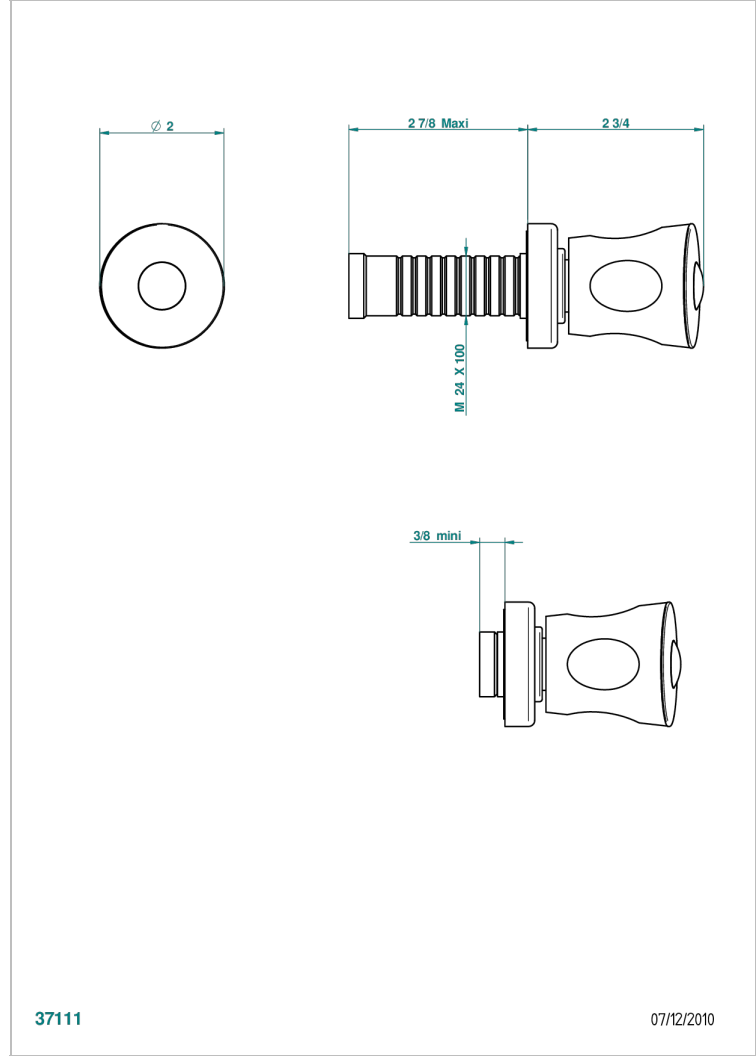

# BAGATELLE BLACK STONE

U3E-30B

Wall volume control 30 & 32 trim

THG<sup>®</sup>  
PARIS

37111

07/12/2010

## CHARACTERISTIC

- Bagatelle black stone
- Wall volume control 30 & 32 trim

## RELATED SKU'S

- Ref. G00-32CUSA 3/4" Volume control wall valve with ceramic cartridge
- Ref. G00-32HUSA 3/4" Volume control wall valve with ceramic cartridge counterclockwise
- Ref. G00-30CUSA 1/2" volume control wall valve with ceramic cartridge
- Ref. G00-30HUSA 1/2" Volume control wall valve with ceramic cartridge counterclockwise