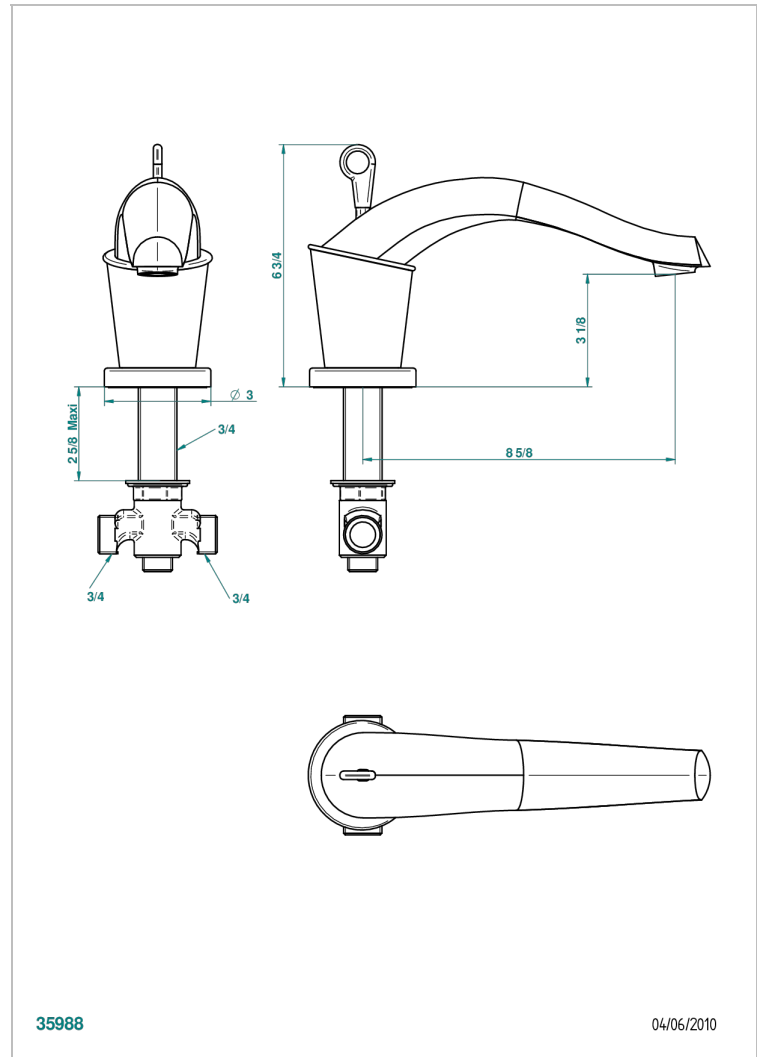

BAGATELLE BLACK STONE

U3E-29SGI

Tub spout with integral diverter

THG[®]
PARIS

CHARACTERISTIC

- Bagatelle black stone
- Tub spout with integral diverter

AVAILABLE FINITIONS

Black nickel - D24
Blush PVD - H62
Brass color PVD - H49
Brown bronze color PVD - F33
Chrome polished - A02
Chrome polished / gold polished - G02