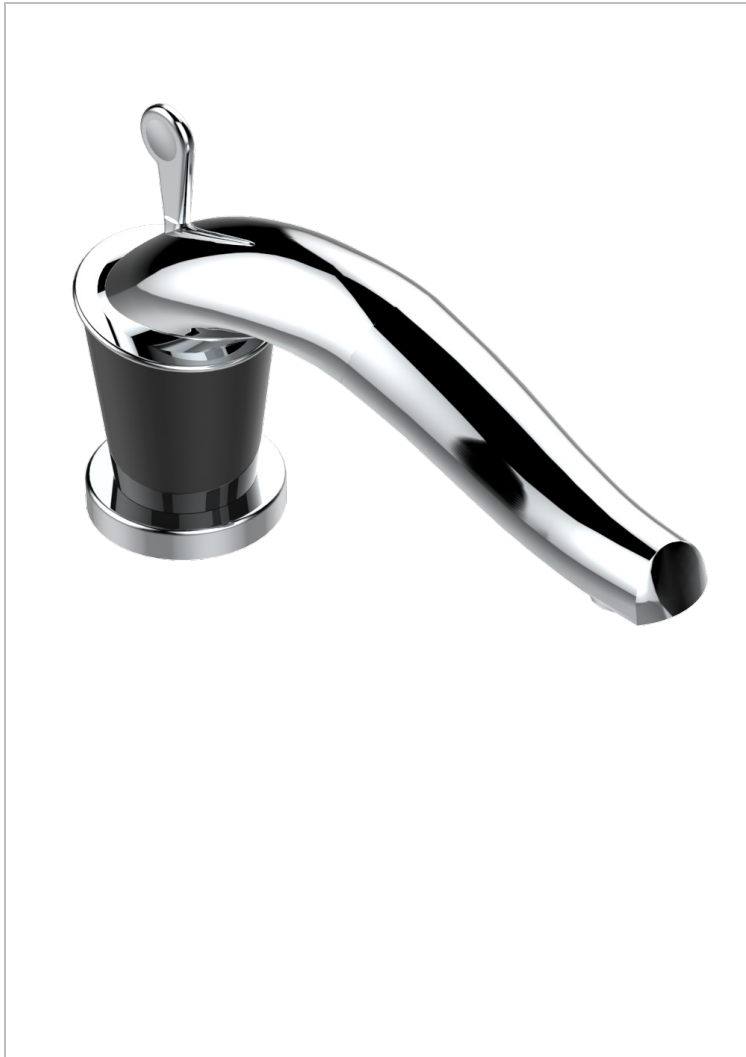

BAGATELLE BLACK STONE

U3E-29SGI

Tub spout with integral diverter

THG[®]
PARIS

CHARACTERISTIC

- Bagatelle black stone
- Tub spout with integral diverter

AVAILABLE FINITIONS

Black nickel - D24
Blush PVD - H62
Brass color PVD - H49
Brown bronze color PVD - F33
Chrome polished - A02
Chrome polished / gold polished - G02

Gold color PVD - H52
Gold mat - F07
Gold polished - F01
Gold satiney - F03
Graphite PVD - H64
Matt Umber PVD - H67

Matt blush PVD - H60
Matt brass color PVD - H50
Matt brown bronze color PVD - F34
Matt chrome (American satin) - C02
Matt gold color PVD - H53
Matt graphite PVD - H65

Matt nickel (American satin) - C01
Matt nickel color PVD - H56
Nickel antique / Sovereign - H28
Nickel color PVD - H55
Nickel polished - B01
Rose Gold - F27

Satin chrome - C03
Silver rhodium - F18
Soft gold - F30
Soft matt gold - F31
Umber PVD - H66