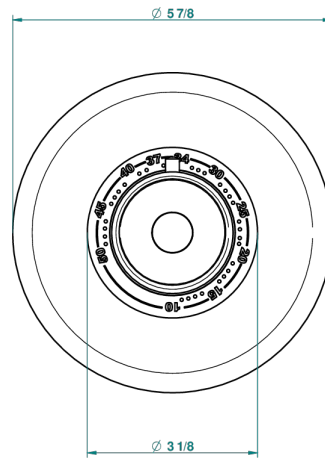

BAGATELLE BLACK STONE

U3E-15EN16EM

Trim plate and handle for eurotherm valve 8200/us & 8300/us

6EM

37937

31/05/2010

CHARACTERISTIC

- Bagatelle black stone
- Trim plate and handle for eurotherm valve 8200/us & 8300/us