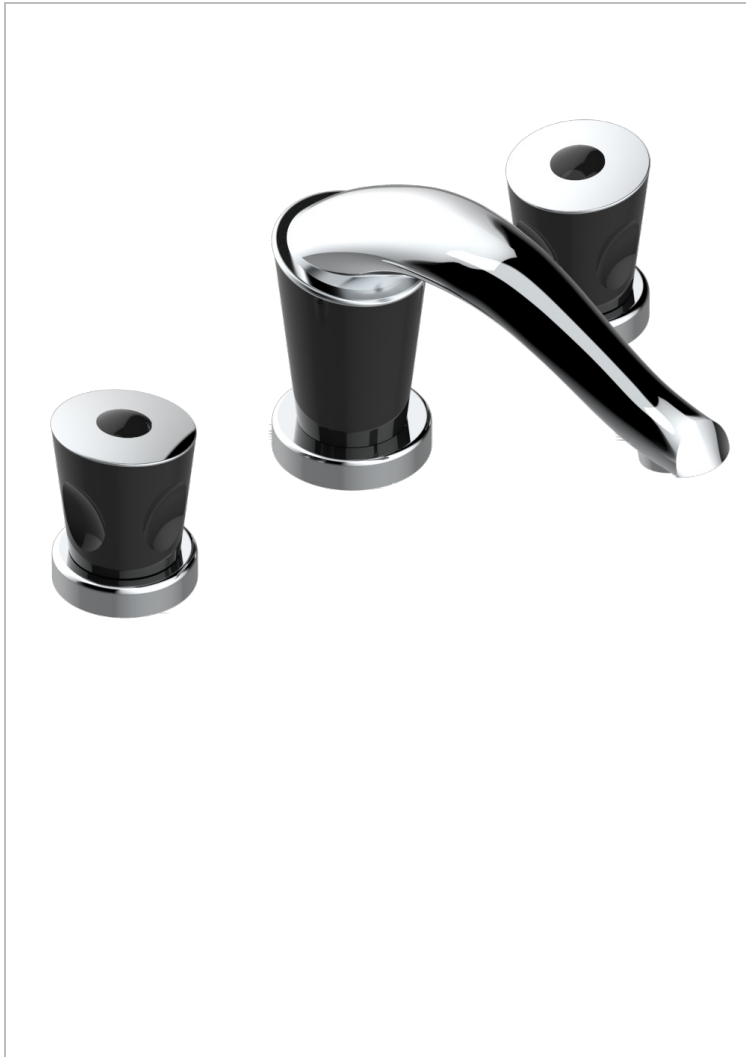

# BAGATELLE BLACK STONE

U3E-151/US

Widespread lavatory set with drain

## CHARACTERISTIC

- Bagatelle black stone
- Widespread lavatory set with drain