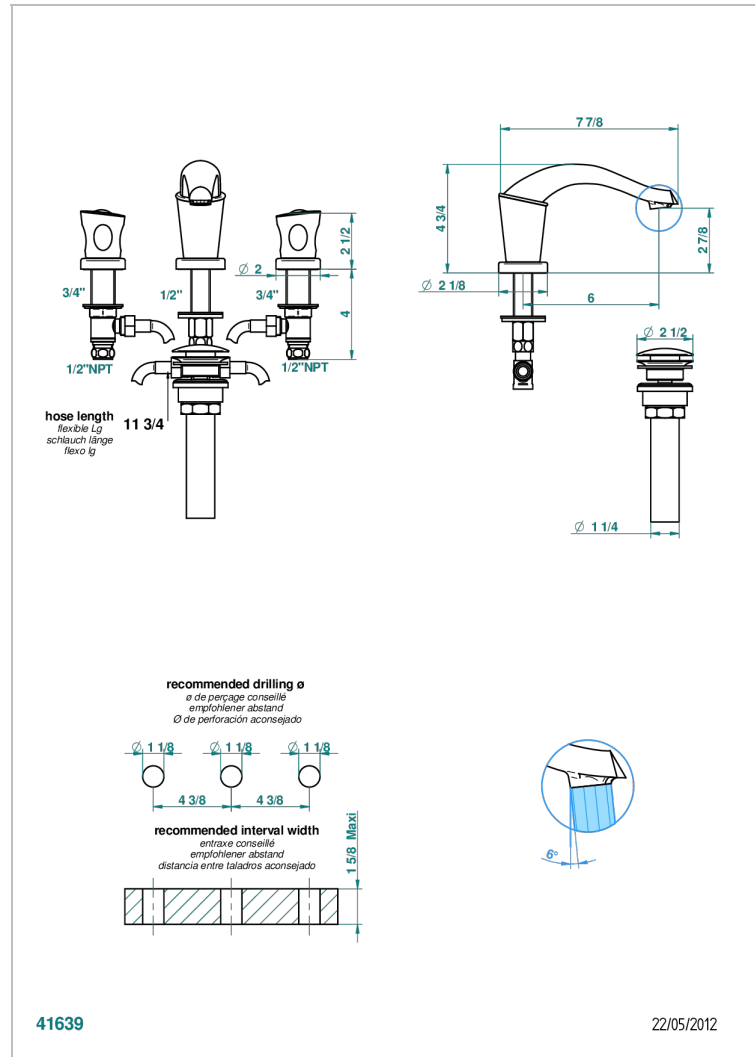

## CHARACTERISTIC

- Bagatelle black stone
- Widespread lavatory set with drain