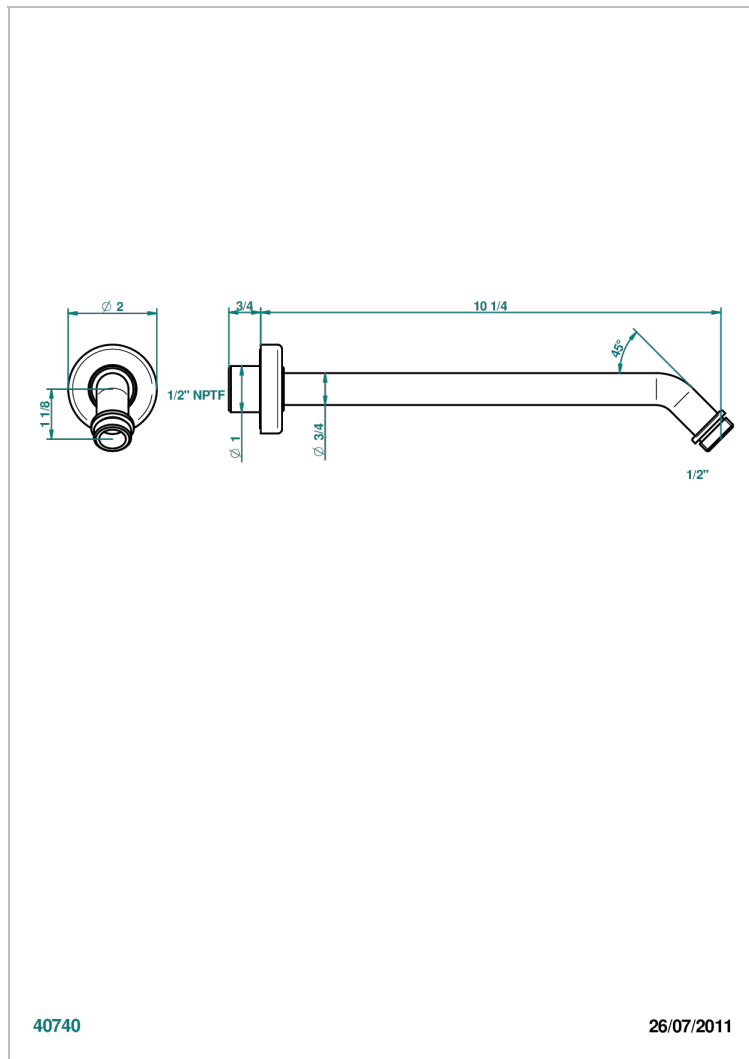

BAGATELLE METAL WITH LEVER HANDLES

U3B-84/US

Horizontal shower arm, 45°, lg: 10"

40740

26/07/2011

CHARACTERISTIC

- Bagatelle metal with lever handles
- Horizontal shower arm, 45°, lg: 10"

AVAILABLE FINITIONS