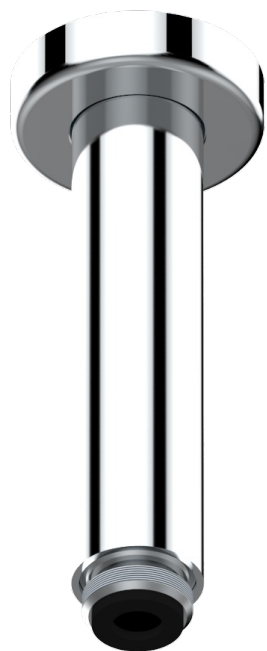

# BAGATELLE METAL WITH LEVER HANDLES

U3B-82V/US

THG<sup>®</sup>  
PARIS

Vertical shower arm ceiling mounted 1/2" connection

42697

10/12/2015

## CHARACTERISTIC

- Bagatelle metal with lever handles
- Vertical shower arm ceiling mounted 1/2" connection

## AVAILABLE FINITIONS

Black nickel - D24  
Blush PVD - H62  
Brass color PVD - H49  
Brown bronze color PVD - F33  
Chrome polished - A02  
Chrome polished / gold polished - G02

Gold color PVD - H52  
Gold mat - F07  
Gold polished - F01  
Gold satiney - F03  
Graphite PVD - H64  
Matt Umber PVD - H67

Matt blush PVD - H60  
Matt brass color PVD - H50  
Matt brown bronze color PVD - F34  
Matt chrome (American satin) - C02  
Matt gold color PVD - H53  
Matt graphite PVD - H65

Matt nickel (American satin) - C01  
Matt nickel color PVD - H56  
Nickel antique / Sovereign - H28  
Nickel color PVD - H55  
Nickel polished - B01  
Rose Gold - F27