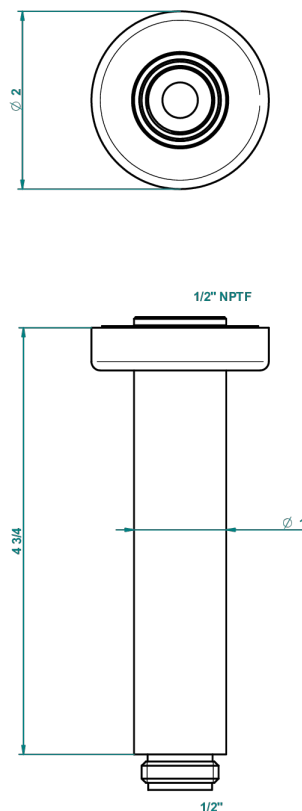

# BAGATELLE METAL WITH LEVER HANDLES

U3B-82V/US

THG<sup>®</sup>  
PARIS

Vertical shower arm ceiling mounted 1/2" connection

42697

10/12/2015

## CHARACTERISTIC

- Bagatelle metal with lever handles
- Vertical shower arm ceiling mounted 1/2" connection