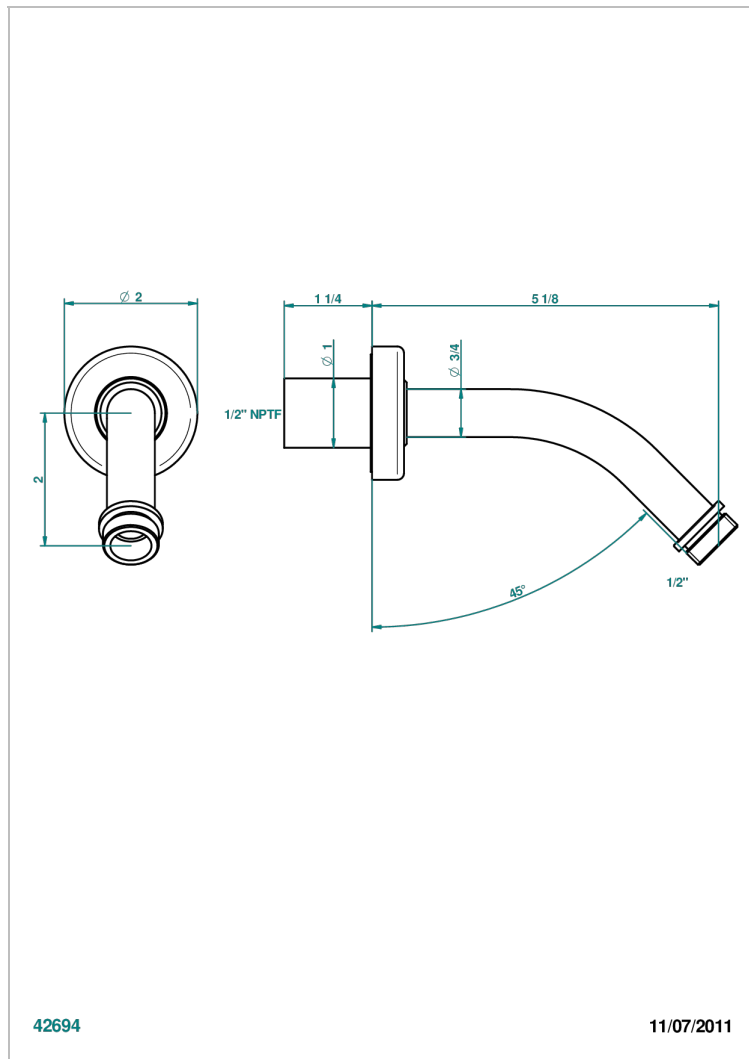

# BAGATELLE METAL WITH LEVER HANDLES

U3B-82/US

Horizontal shower arm, 45°, lg: 4" 3/4

42694

11/07/2011

## CHARACTERISTIC

- Bagatelle metal with lever handles
- Horizontal shower arm, 45°, lg: 4" 3/4