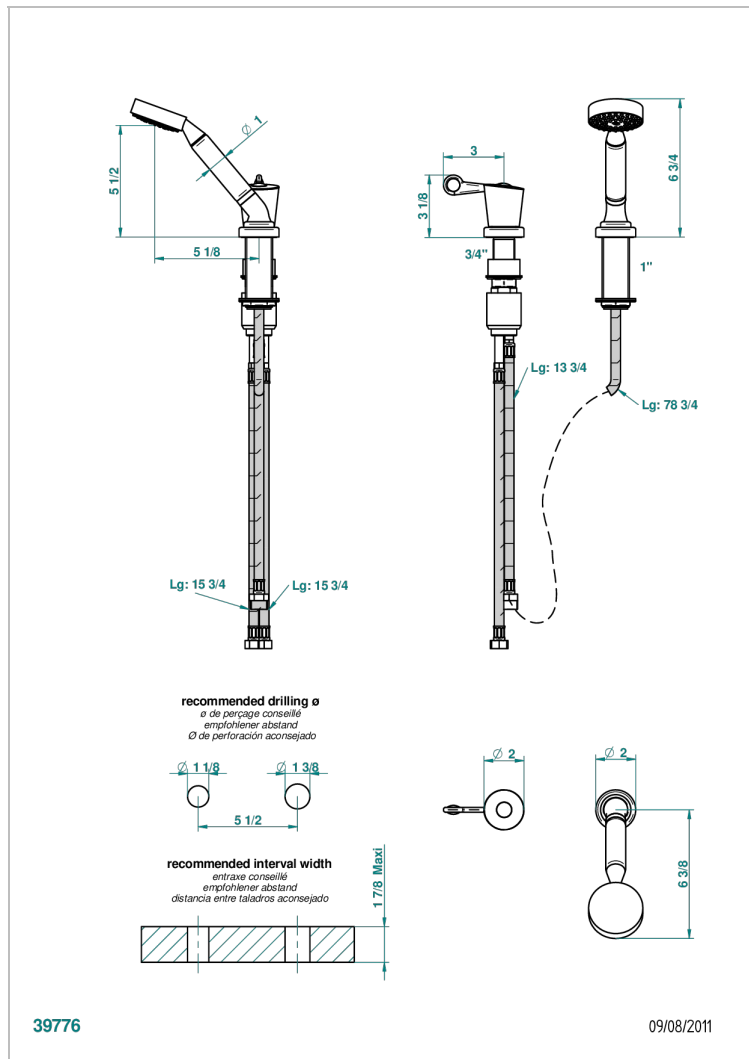

# BAGATELLE METAL WITH LEVER HANDLES

U3B-6532/60A

Deck mounted mixer with handshower, progressive cartridge

## CHARACTERISTIC

- Bagatelle metal with lever handles
- Deck mounted mixer with handshower, progressive cartridge