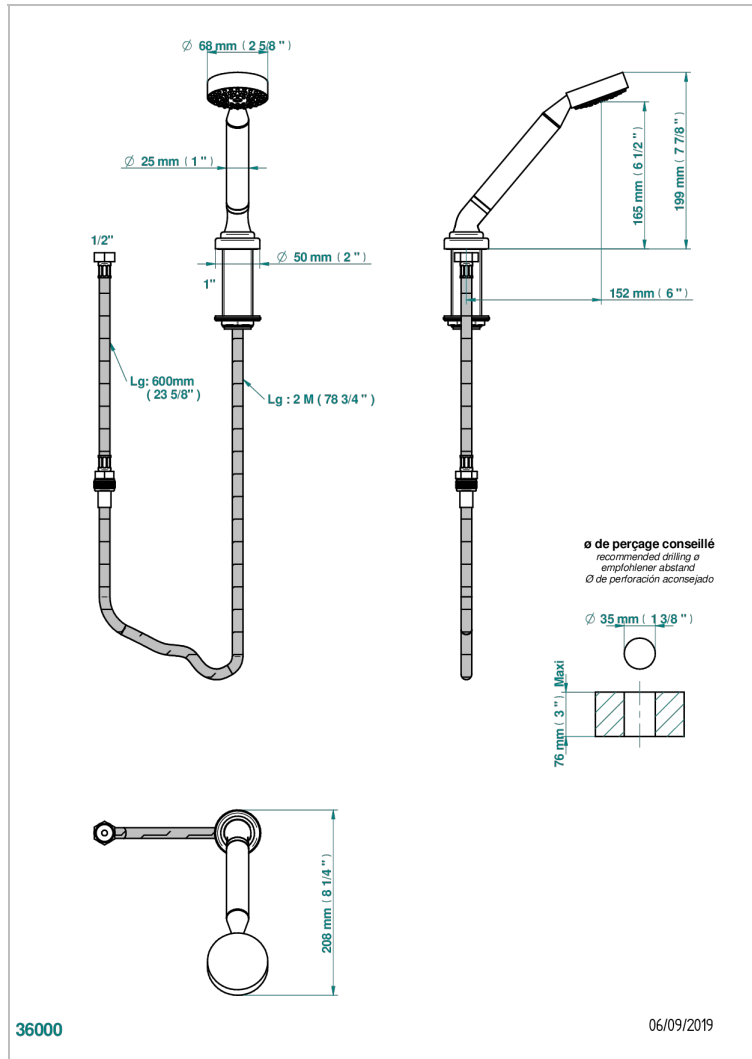

# BAGATELLE METAL WITH LEVER HANDLES

U3B-60A

Deck mounted hand shower, with hose

## CHARACTERISTIC

- Bagatelle metal with lever handles
- Deck mounted hand shower, with hose