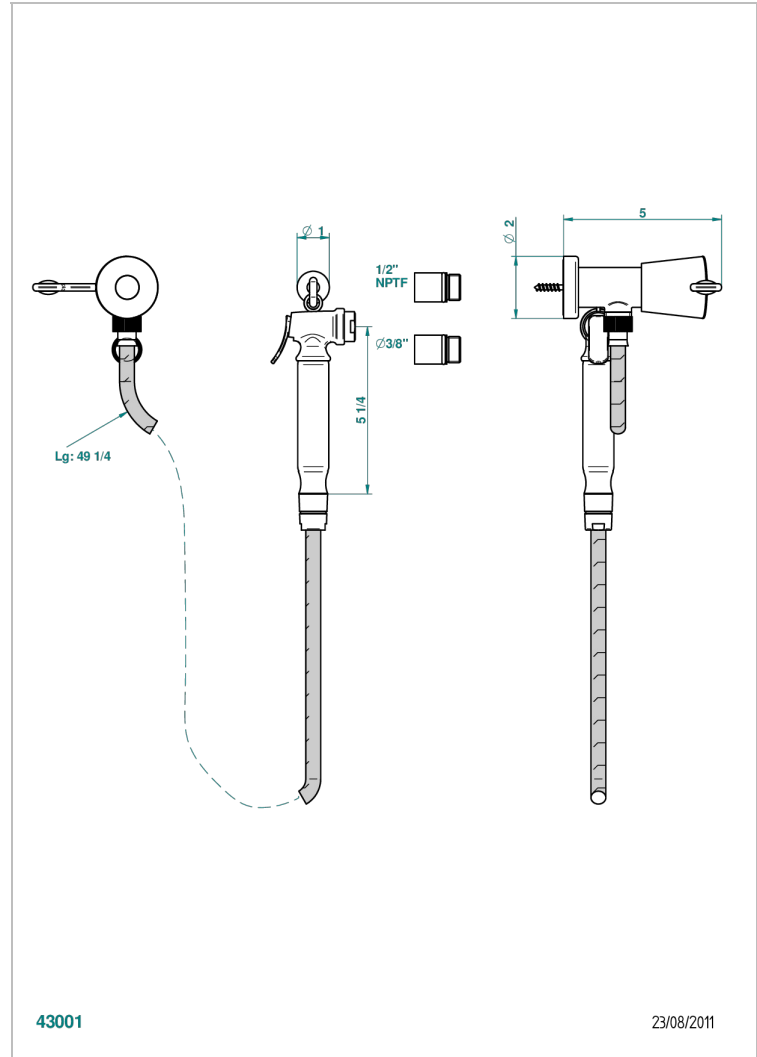

BAGATELLE METAL WITH LEVER HANDLES

U3B-5840/8US

Handheld spray bidet with hose, elbow and hook

THG[®]
PARIS

CHARACTERISTIC

- Bagatelle metal with lever handles
- Handheld spray bidet with hose, elbow and hook

TECHNICAL SPECS

- Recommandé : 3 bars (max. 5 bars) - Advised : 43,5 psi (max. 72 psi)
- 9,5 l/min à 3 bars (2.5 gpm at 43.5 psi)

AVAILABLE FINITIONS

- Chrome polished - A02
- Chrome polished / gold polished - G02
- Gold polished - F01
- Nickel polished - B01