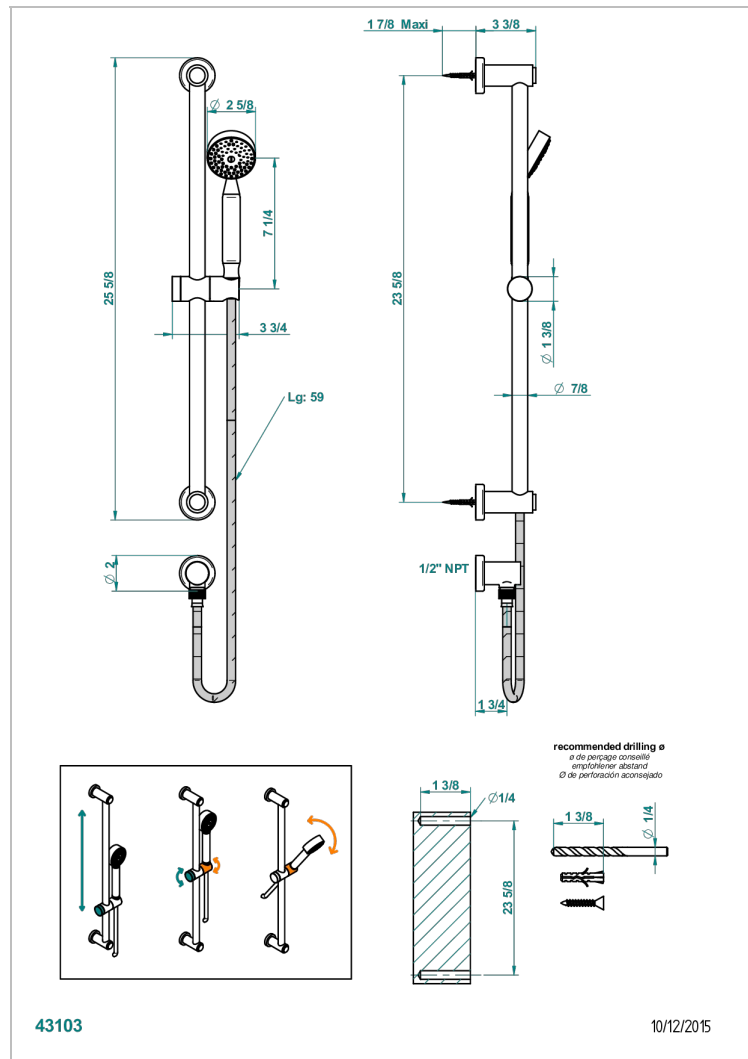

BAGATELLE METAL WITH LEVER HANDLES

U3B-58/US

Slide bar with handshower and elbow

CHARACTERISTIC

- Bagatelle metal with lever handles
- Slide bar with handshower and elbow

TECHNICAL SPECS

- Recommandé : 3 bars (max. 5 bars) - Advised : 43,5 psi (max. 72 psi)
- 9,5 l/min à 3 bars (2.5 gpm at 43.5 psi)