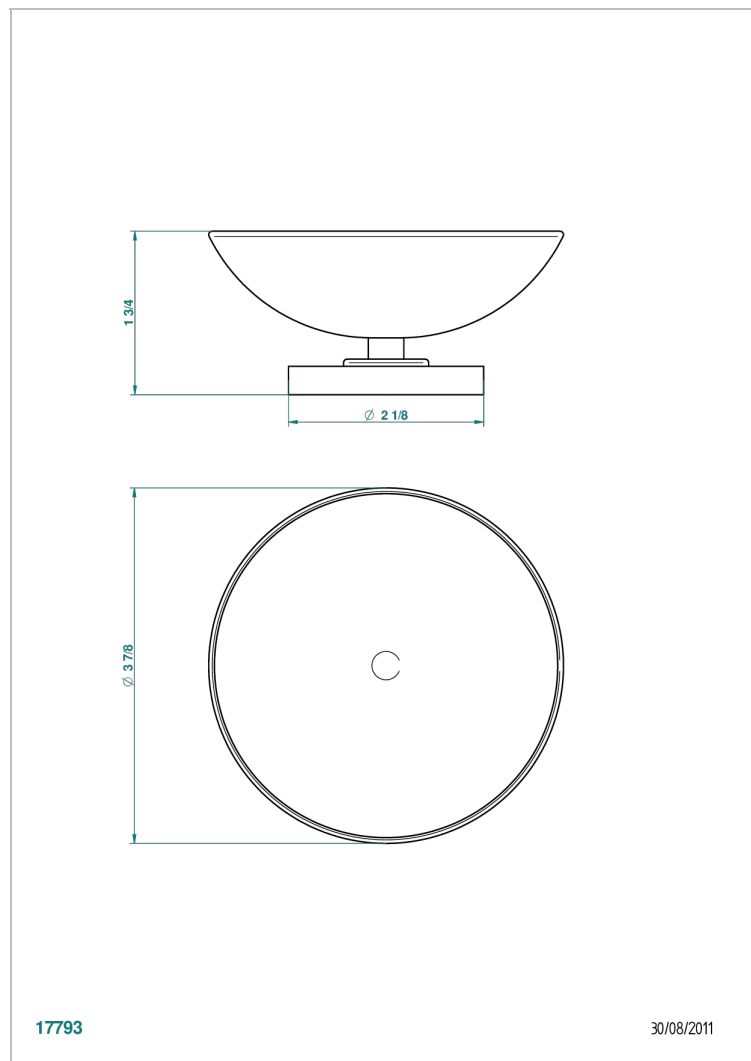

BAGATELLE METAL WITH LEVER HANDLES

U3B-544

Soap dish, freestanding , 4" diameter

CHARACTERISTIC

- Bagatelle metal with lever handles
- Soap dish, freestanding , 4" diameter

AVAILABLE FINITIONS

Black nickel - D24