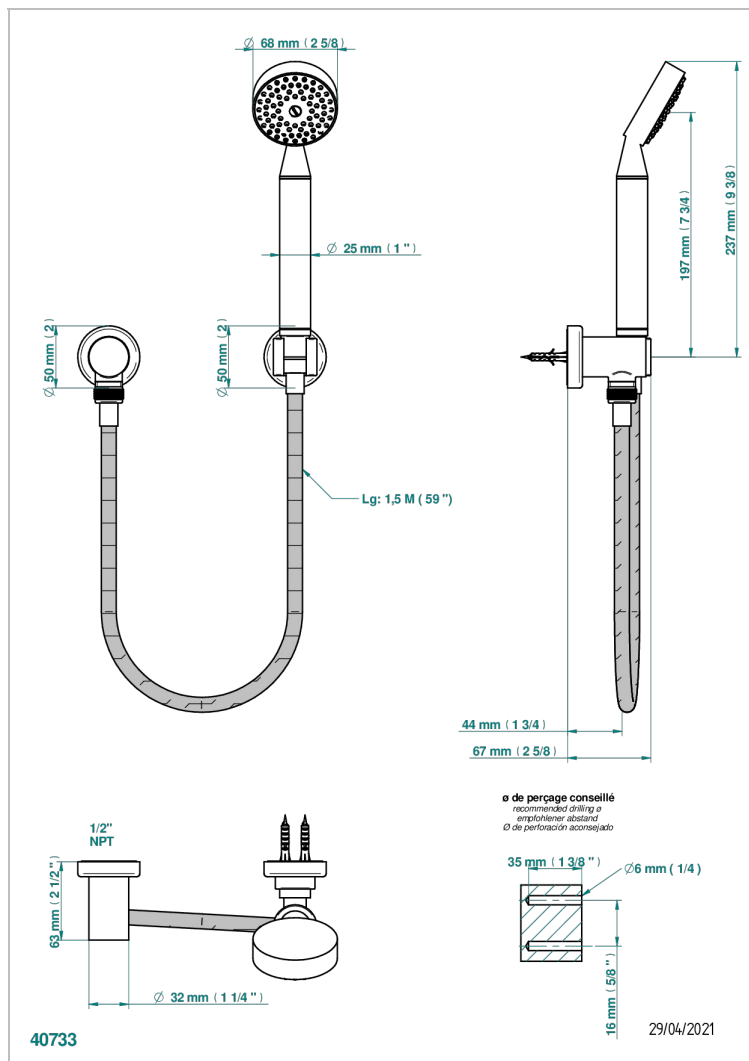

BAGATELLE METAL WITH LEVER HANDLES

U3B-52/US

Wall mounted handshower with separate fixed hook

CHARACTERISTIC

- Bagatelle metal with lever handles
- Wall mounted handshower with separate fixed hook

TECHNICAL SPECS

- Recommandé : 3 bars (max. 5 bars) - Advised : 43,5 psi (max. 72 psi)
- 9,5 l/min à 3 bars (2.5 gpm at 43.5 psi)

AVAILABLE FINITIONS

Black nickel - D24

Blush PVD - H62

Brass color PVD - H49

Brown bronze color PVD - F33

Nickel antique / Sovereign - H28

Nickel color PVD - H55

Nickel polished - B01

Rose Gold - F27

Satin chrome - C03

Silver rhodium - F18

Soft gold - F30

Soft matt gold - F31