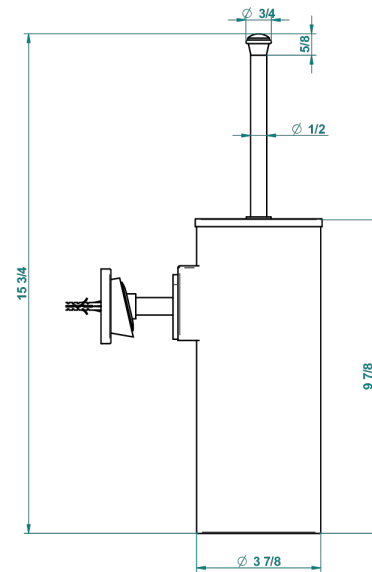

BAGATELLE METAL WITH LEVER HANDLES

U3B-4720C

Metal toilet brush holder with brush with cover wall mounted

38137

10/12/2015

CHARACTERISTIC

- Bagatelle metal with lever handles
- Metal toilet brush holder with brush with cover wall mounted

AVAILABLE FINITIONS

Black nickel - D24

Blush PVD - H62

Brass color PVD - H49

Brown bronze color PVD - F33

Chrome polished - A02

Chrome polished / gold polished - G02

Gold color PVD - H52

Gold mat - F07

Gold polished - F01

Gold satiney - F03

Graphite PVD - H64

Matt Umber PVD - H67

Matt blush PVD - H60

Matt brass color PVD - H50

Matt brown bronze color PVD - F34

Matt chrome (American satin) - C02

Matt gold color PVD - H53

Matt graphite PVD - H65

Matt nickel (American satin) - C01

Matt nickel color PVD - H56

Nickel antique / Sovereign - H28

Nickel color PVD - H55

Nickel polished - B01

Rose Gold - F27

Satin chrome - C03

Silver rhodium - F18

Soft gold - F30

Soft matt gold - F31

Umber PVD - H66