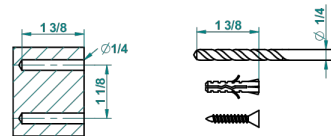

BAGATELLE METAL WITH LEVER HANDLES

U3B-4720C

Metal toilet brush holder with brush with cover wall mounted

38137

10/12/2015

CHARACTERISTIC

- Bagatelle metal with lever handles
- Metal toilet brush holder with brush with cover wall mounted

AVAILABLE FINITIONS

Black nickel - D24

Blush PVD - H62

Brass color PVD - H49

Brown bronze color PVD - F33

Chrome polished - A02

Chrome polished / gold polished - G02

Gold color PVD - H52

Gold mat - F07

Gold polished - F01

Gold satiney - F03

Graphite PVD - H64

Matt Umber PVD - H67

Matt blush PVD - H60

Matt brass color PVD - H50

Matt brown bronze color PVD - F34

Matt chrome (American satin) - C02

Matt gold color PVD - H53

Matt graphite PVD - H65

Matt nickel (American satin) - C01

Matt nickel color PVD - H56

Nickel antique / Sovereign - H28

Nickel color PVD - H55

Nickel polished - B01

Rose Gold - F27

Satin chrome - C03

Silver rhodium - F18

Soft gold - F30

Soft matt gold - F31

Umber PVD - H66