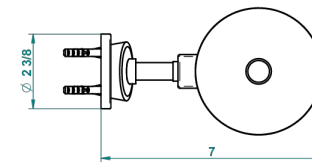

BAGATELLE METAL WITH LEVER HANDLES

U3B-4720C

Metal toilet brush holder with brush with cover wall mounted

38137

10/12/2015

CHARACTERISTIC

- Bagatelle metal with lever handles
- Metal toilet brush holder with brush with cover wall mounted

AVAILABLE FINITIONS

Black nickel - D24

Blush PVD - H62

Brass color PVD - H49

Brown bronze color PVD - F33

Chrome polished - A02

Chrome polished / gold polished - G02

Gold color PVD - H52

Gold mat - F07

Gold polished - F01

Gold satiney - F03

Graphite PVD - H64

Matt Umber PVD - H67

Matt blush PVD - H60

Matt brass color PVD - H50

Matt brown bronze color PVD - F34

Matt chrome (American satin) - C02

Matt gold color PVD - H53

Matt graphite PVD - H65

Matt nickel (American satin) - C01

Matt nickel color PVD - H56

Nickel antique / Sovereign - H28

Nickel color PVD - H55

Nickel polished - B01

Rose Gold - F27

Satin chrome - C03

Silver rhodium - F18

Soft gold - F30

Soft matt gold - F31

Umber PVD - H66