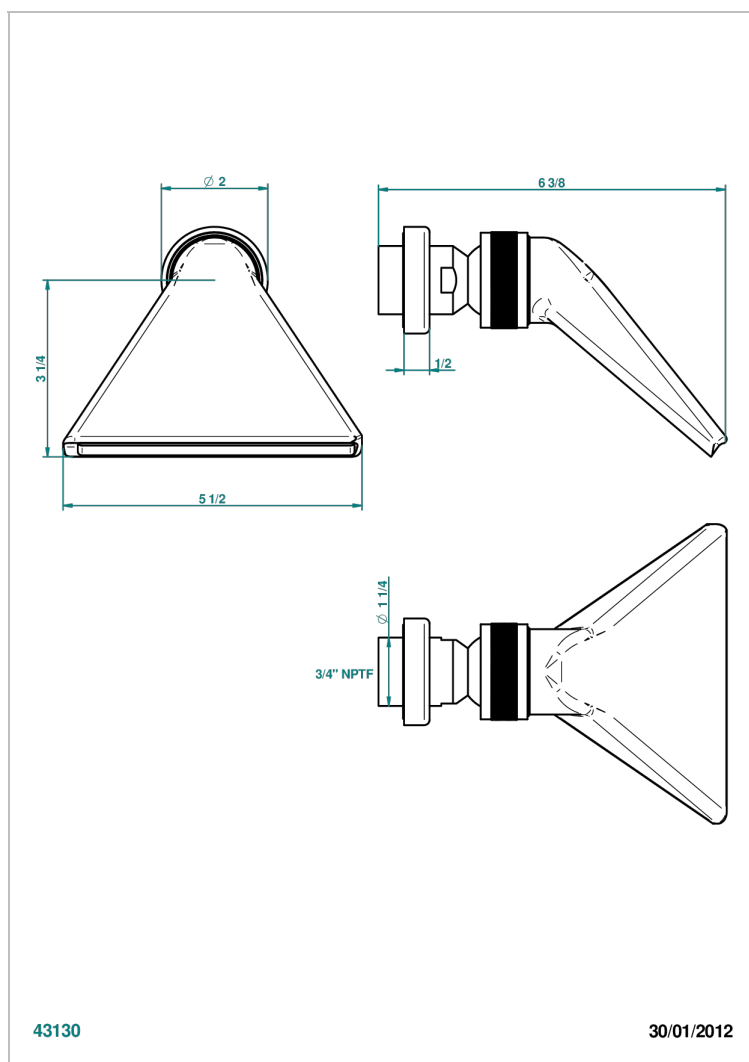

BAGATELLE METAL WITH LEVER HANDLES

U3B-3640/US

Shower head, cast deluge with 3/4" connection

CHARACTERISTIC

- Bagatelle metal with lever handles
- Shower head, cast deluge with 3/4" connection

AVAILABLE FINITIONS