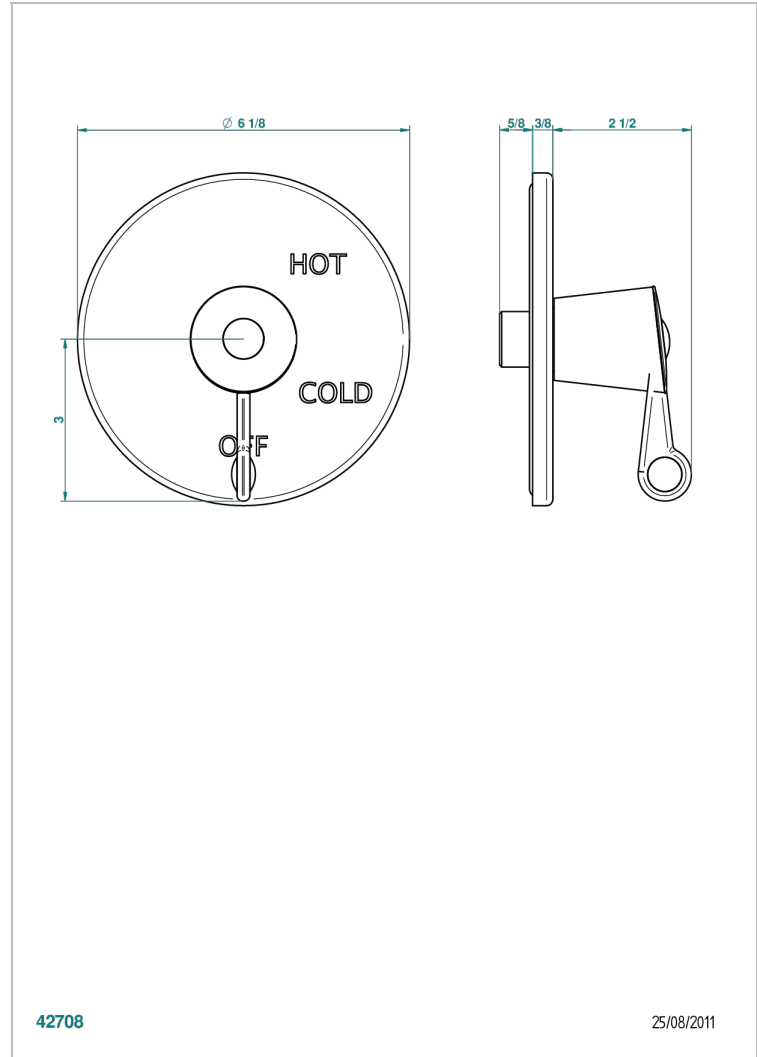

# BAGATELLE METAL WITH LEVER HANDLES

U3B-320B

Trim for pressure balance valve

THG<sup>®</sup>  
PARIS

42708

25/08/2011

## CHARACTERISTIC

- Bagatelle metal with lever handles
- Trim for pressure balance valve

## RELATED SKU'S

- Ref. G00-320A 1/2 " Pressure balance valve