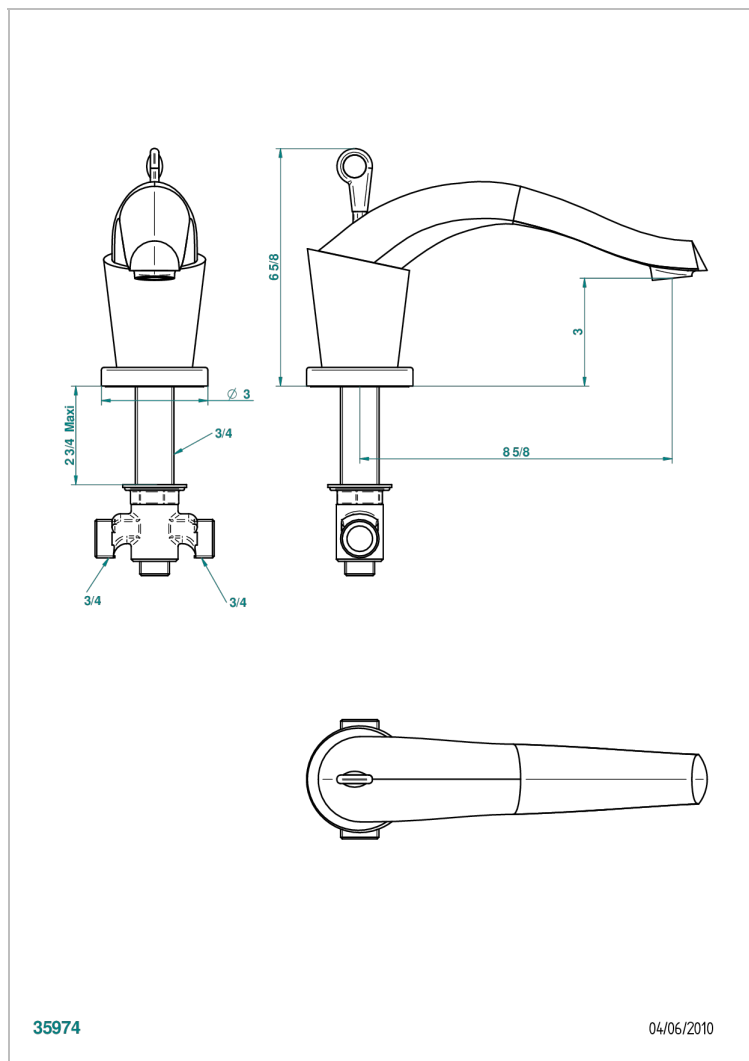

BAGATELLE METAL WITH LEVER HANDLES

U3B-29SGI

Tub spout with integral diverter

CHARACTERISTIC

- Bagatelle metal with lever handles
- Tub spout with integral diverter

AVAILABLE FINITIONS

Black nickel - D24

Blush PVD - H62