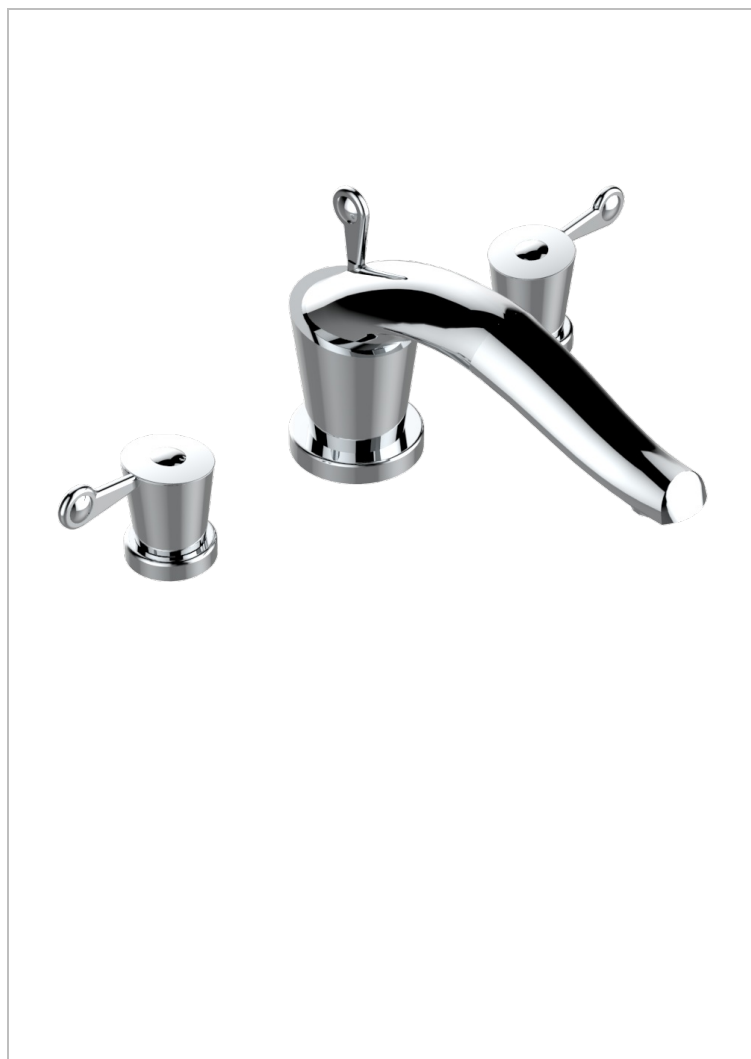

BAGATELLE METAL WITH LEVER HANDLES

U3B-25SGUS

Roman tub set with 3/4" valves

CHARACTERISTIC

- Bagatelle metal with lever handles
- Roman tub set with 3/4" valves

AVAILABLE FINITIONS

Black nickel - D24

Blush PVD - H62

Matt nickel (American satin) - C01

Matt nickel color PVD - H56

Nickel antique / Sovereign - H28

Nickel color PVD - H55

Nickel polished - B01

Rose Gold - F27

Satin chrome - C03

Silver rhodium - F18