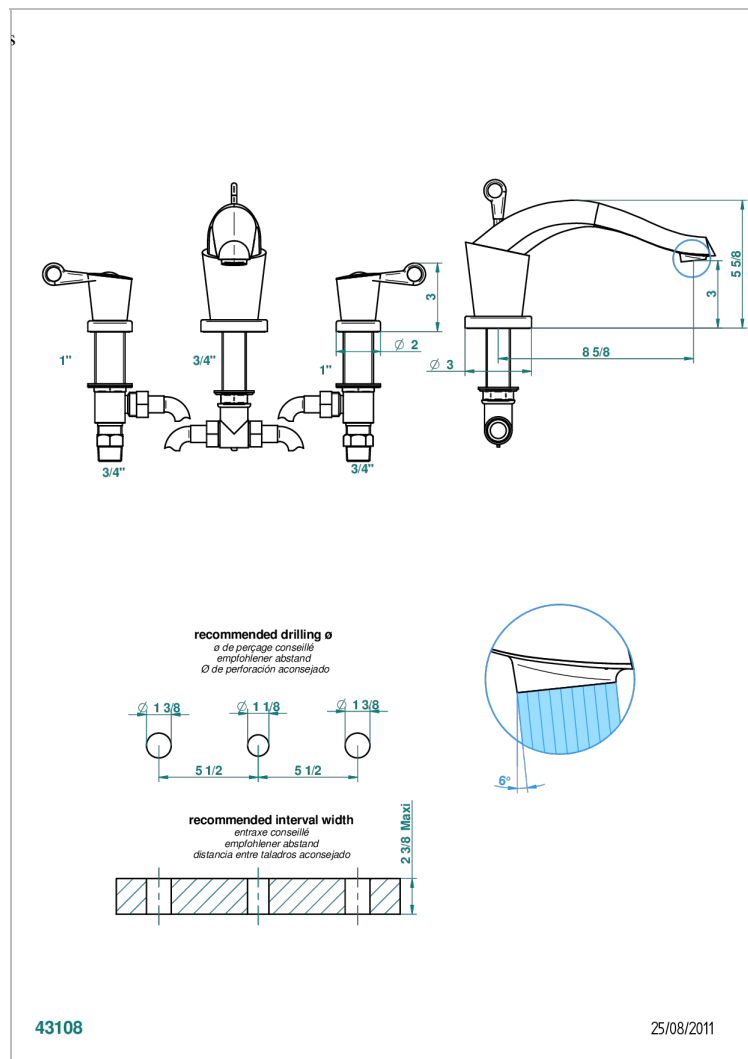

BAGATELLE METAL WITH LEVER HANDLES

U3B-25SGUS

Roman tub set with 3/4" valves

CHARACTERISTIC

- Bagatelle metal with lever handles
- Roman tub set with 3/4" valves

AVAILABLE FINITIONS

Black nickel - D24

Blush PVD - H62