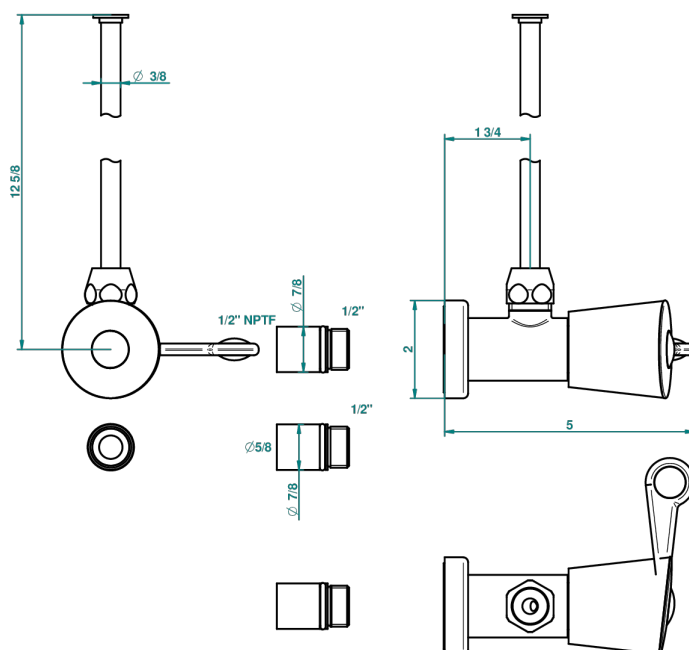

BAGATELLE METAL WITH LEVER HANDLES

U3B-181/SWC

Angle supply valve with 3/8" adaptor set for toilet

42858

22/07/2011

CHARACTERISTIC

- Bagatelle metal with lever handles
- Angle supply valve with 3/8" adaptor set for toilet