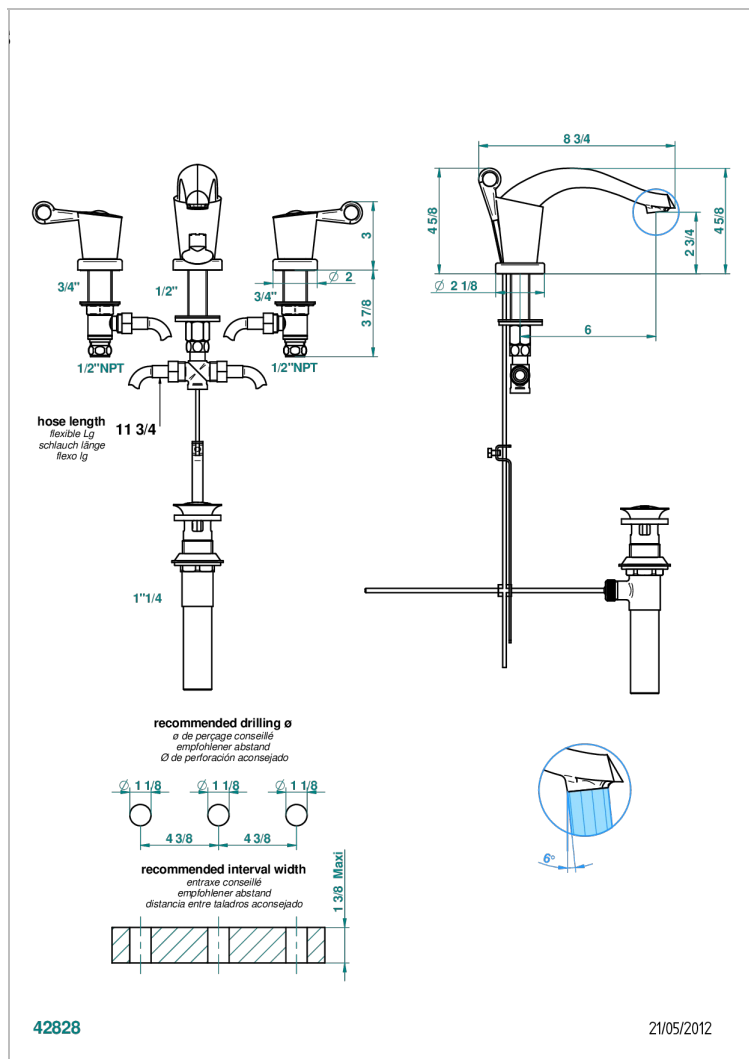

# BAGATELLE METAL WITH LEVER HANDLES

U3B-151/US

Widespread lavatory set with drain

## CHARACTERISTIC

- Bagatelle metal with lever handles
- Widespread lavatory set with drain