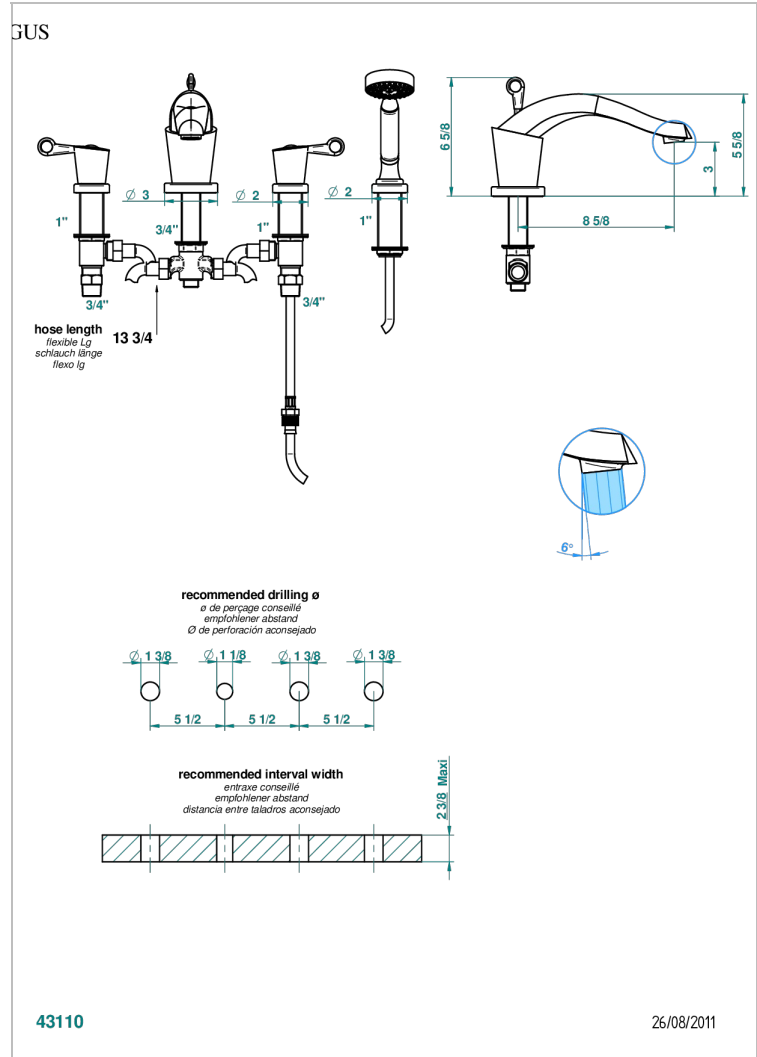

BAGATELLE METAL WITH LEVER HANDLES

U3B-112BSGUS

Roman tub set with diverter spout and handshower, 3/4" valves

CHARACTERISTIC

- ASME : ASME A112.18.1-2011/CSA B125.1-11

STANDARDS

AVAILABLE FINITIONS

Black nickel - D24

Matt gold color PVD - H53

Matt graphite PVD - H65

Matt nickel (American satin) - C01

Matt nickel color PVD - H56

Nickel antique / Sovereign - H28

Nickel color PVD - H55

Nickel polished - B01

Rose Gold - F27