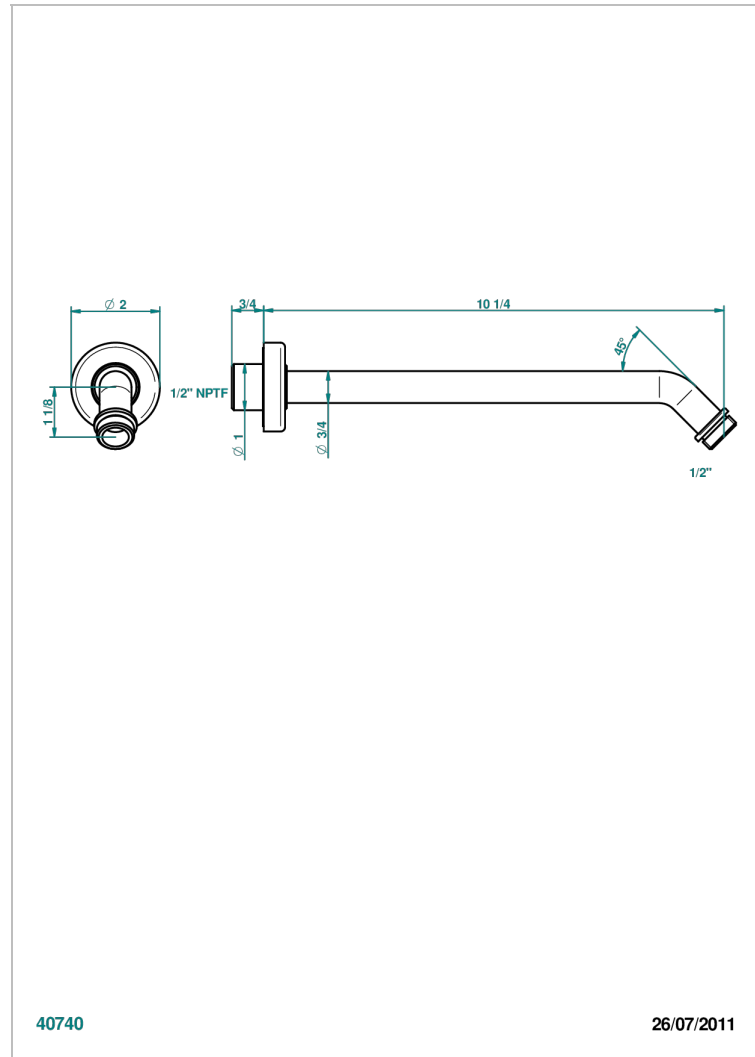

BAGATELLE METAL

U3A-84/US

Horizontal shower arm, 45°, lg: 10"

40740

26/07/2011

CHARACTERISTIC

- Bagatelle metal
- Horizontal shower arm, 45°, lg: 10"

AVAILABLE FINITIONS