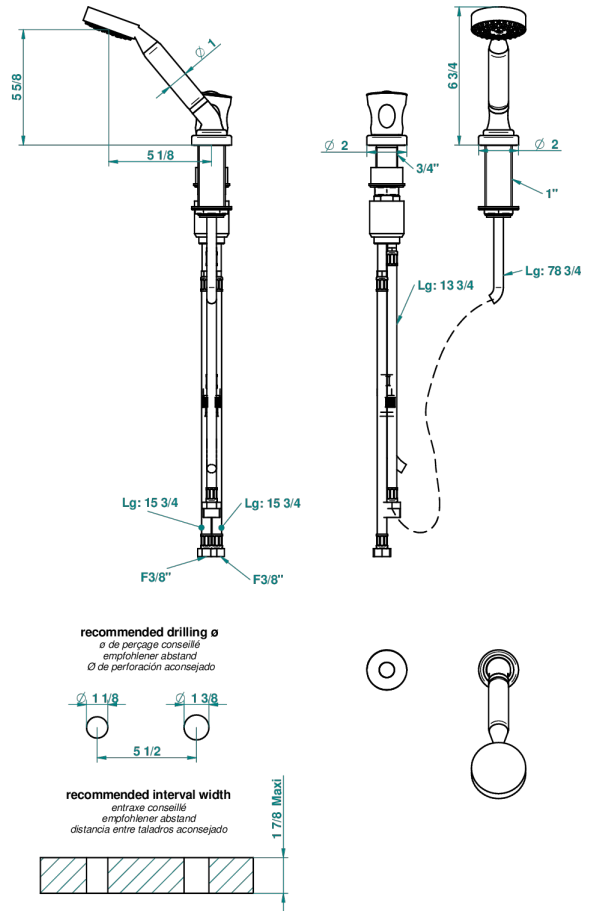

# BAGATELLE METAL

U3A-6532/60A

Deck mounted mixer with handshower, progressive cartridge

DA

39774

04/10/2010

## CHARACTERISTIC

- Bagatelle metal
- Deck mounted mixer with handshower, progressive cartridge