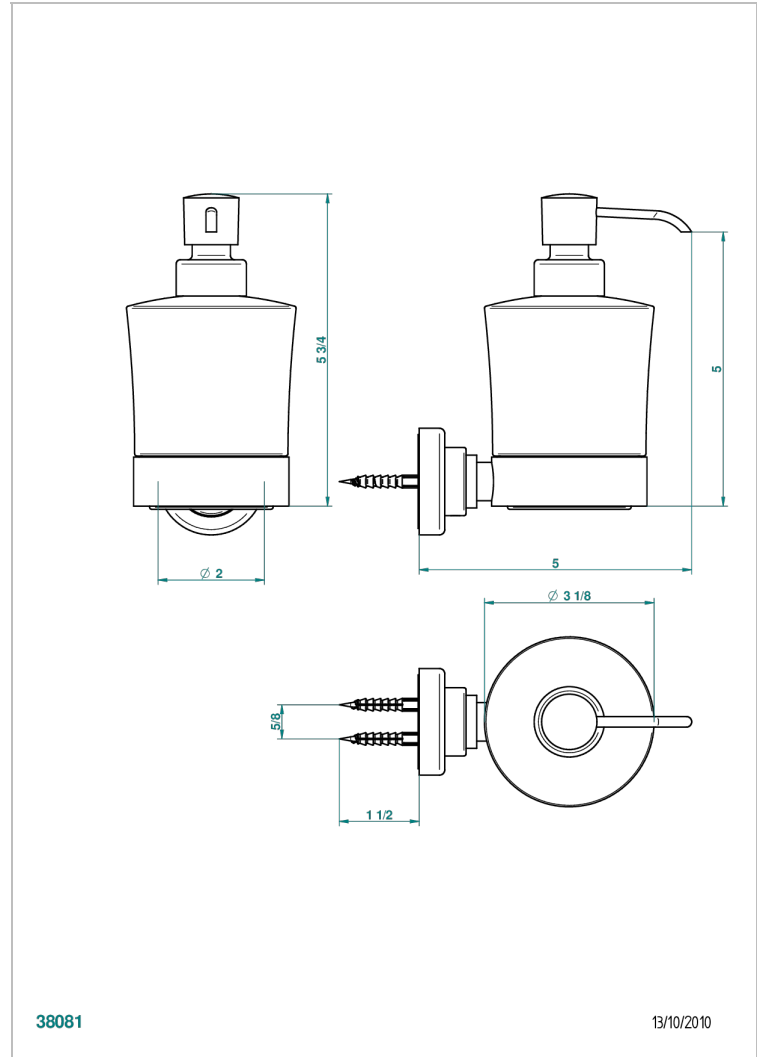

## CHARACTERISTIC

- Bagatelle metal
- Liquid soap dispenser