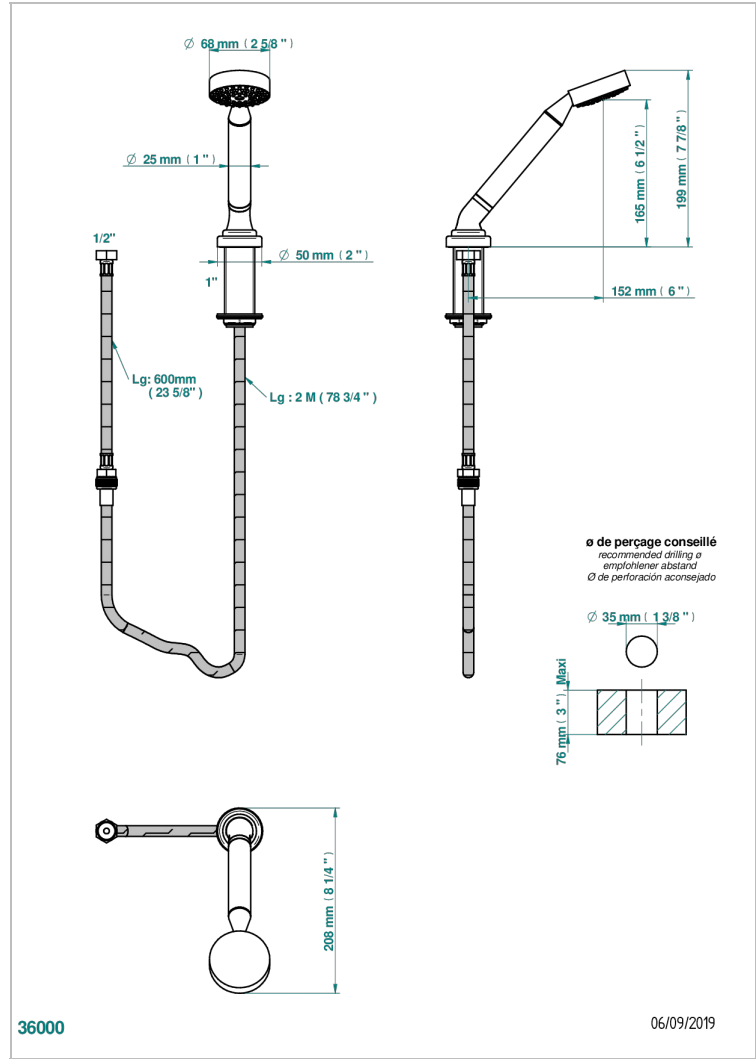

# BAGATELLE METAL

U3A-60A

Deck mounted hand shower, with hose

## CHARACTERISTIC

- Bagatelle metal
- Deck mounted hand shower, with hose