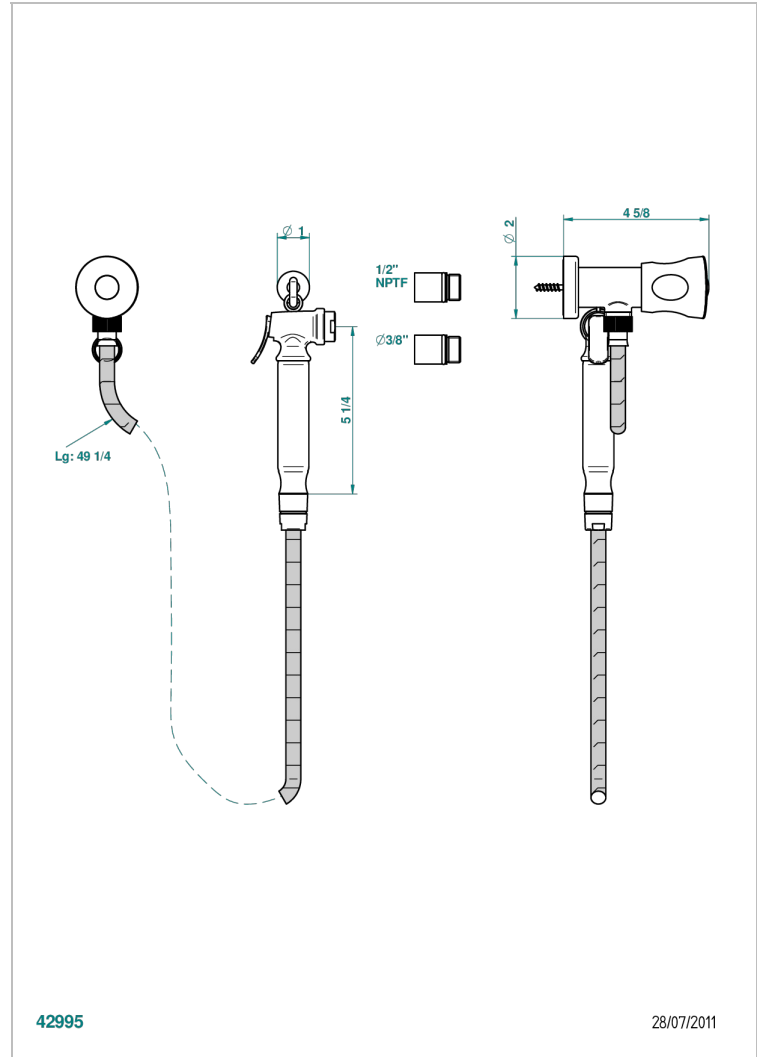

BAGATELLE METAL

U3A-5840/8US

Handheld spray bidet with hose, elbow and hook

CHARACTERISTIC

- Bagatelle metal
- Handheld spray bidet with hose, elbow and hook

TECHNICAL SPECS

- Recommandé : 3 bars (max. 5 bars) - Advised : 43,5 psi (max. 72 psi)
- 9,5 l/min à 3 bars (2.5 gpm at 43.5 psi)

AVAILABLE FINITIONS

- Chrome polished - A02
- Chrome polished / gold polished - G02
- Gold polished - F01
- Nickel polished - B01