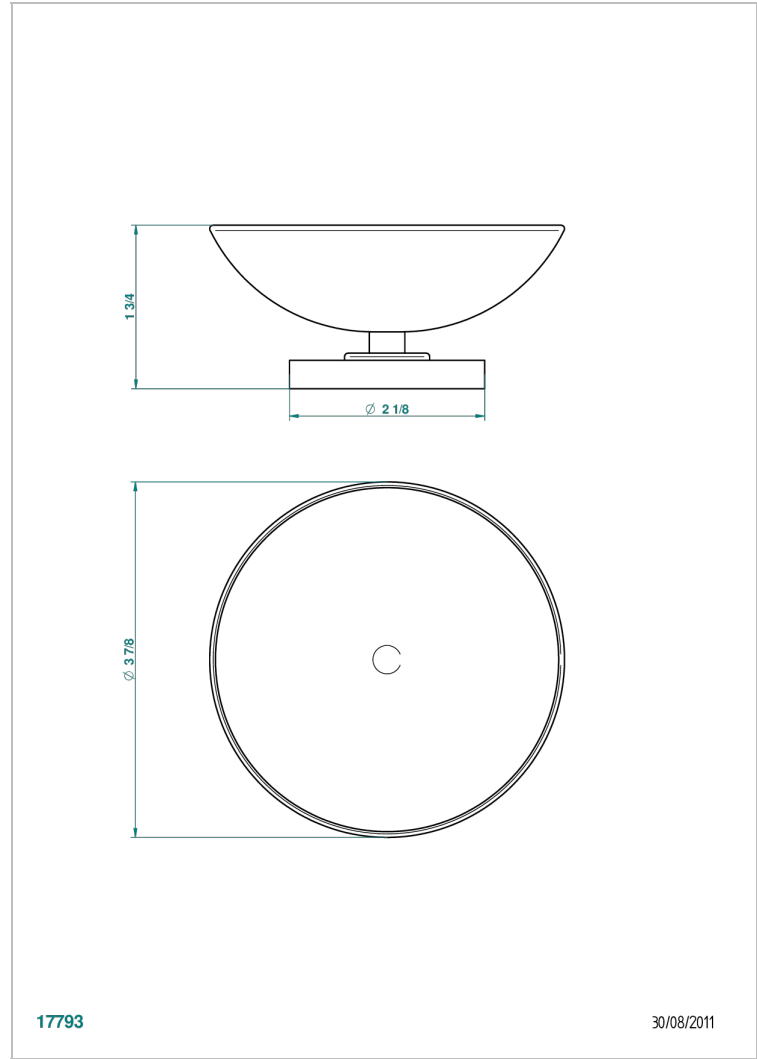

# BAGATELLE METAL

U3A-544

Soap dish, freestanding , 4" diameter

17793

30/08/2011

## CHARACTERISTIC

- Bagatelle metal
- Soap dish, freestanding , 4" diameter