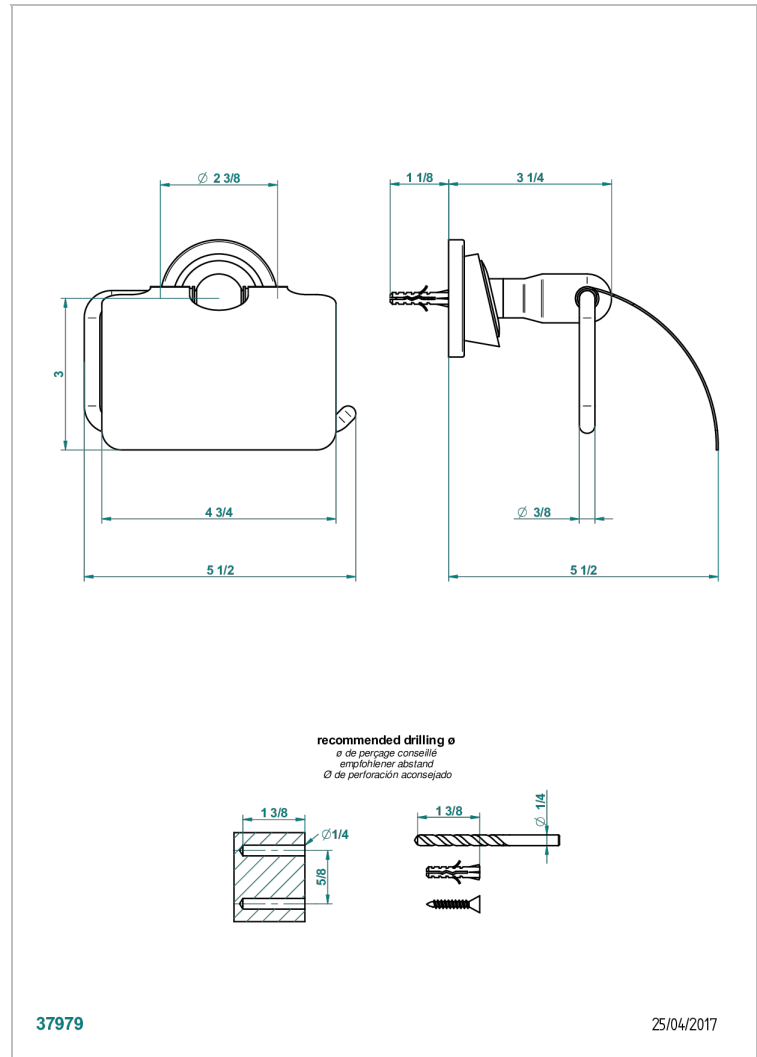

# BAGATELLE METAL

U3A-538AC

Toilet paper holder, single mount with cover

THG  
PARIS

## CHARACTERISTIC

- Bagatelle metal
- Toilet paper holder, single mount with cover