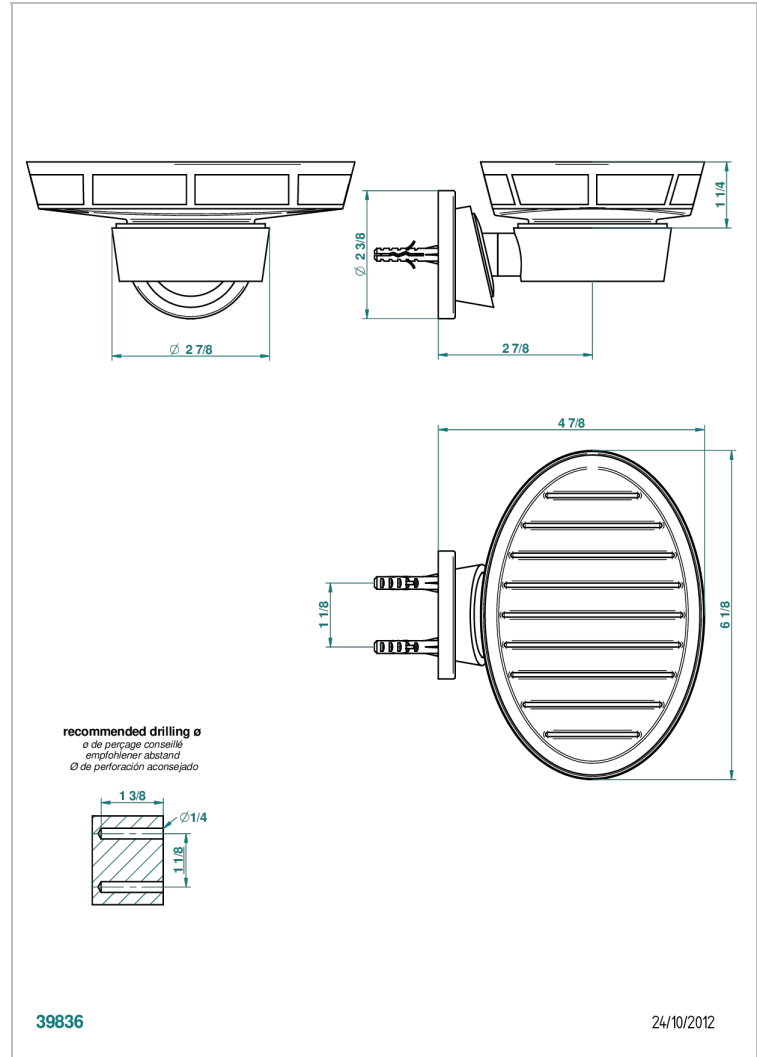

BAGATELLE METAL

U3A-500BP

Wall mounted porcelain soap dish with platinum decor

THG[®]
PARIS

CHARACTERISTIC

- Bagatelle metal
- Wall mounted porcelain soap dish with platinum decor

AVAILABLE FINITIONS

Black nickel - D24
Blush PVD - H62
Brass color PVD - H49
Brown bronze color PVD - F33
Chrome polished - A02
Chrome polished / gold polished - G02