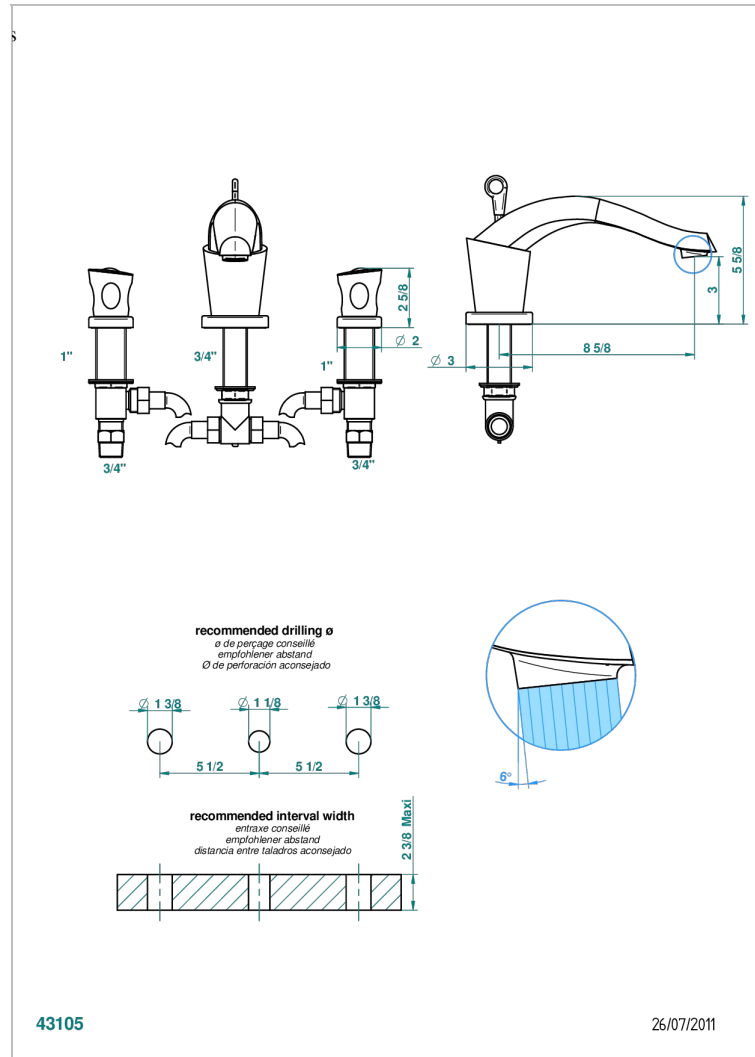

# BAGATELLE METAL

U3A-25SGUS

Roman tub set with 3/4" valves

## CHARACTERISTIC

- Bagatelle metal
- Roman tub set with 3/4" valves