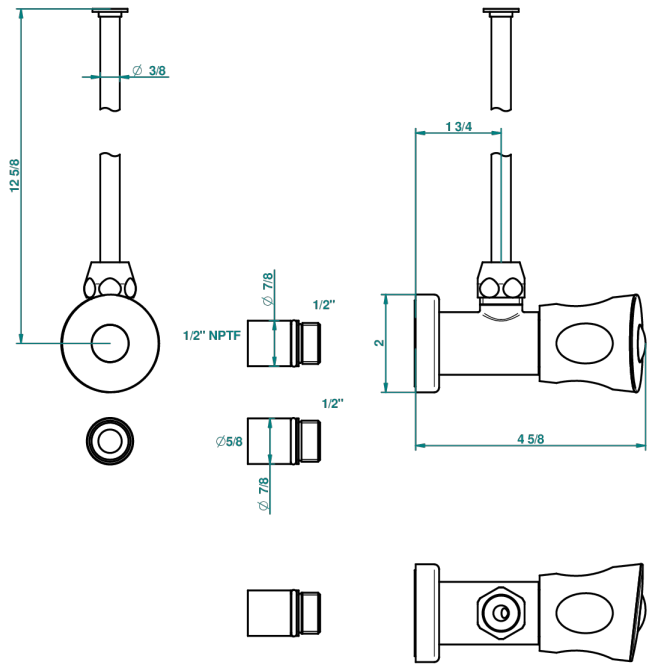

BAGATELLE METAL

U3A-181/SWC

Angle supply valve with 3/8" adaptor set for toilet

42855

08/07/2011

CHARACTERISTIC

- Bagatelle metal
- Angle supply valve with 3/8" adaptor set for toilet

AVAILABLE FINITIONS