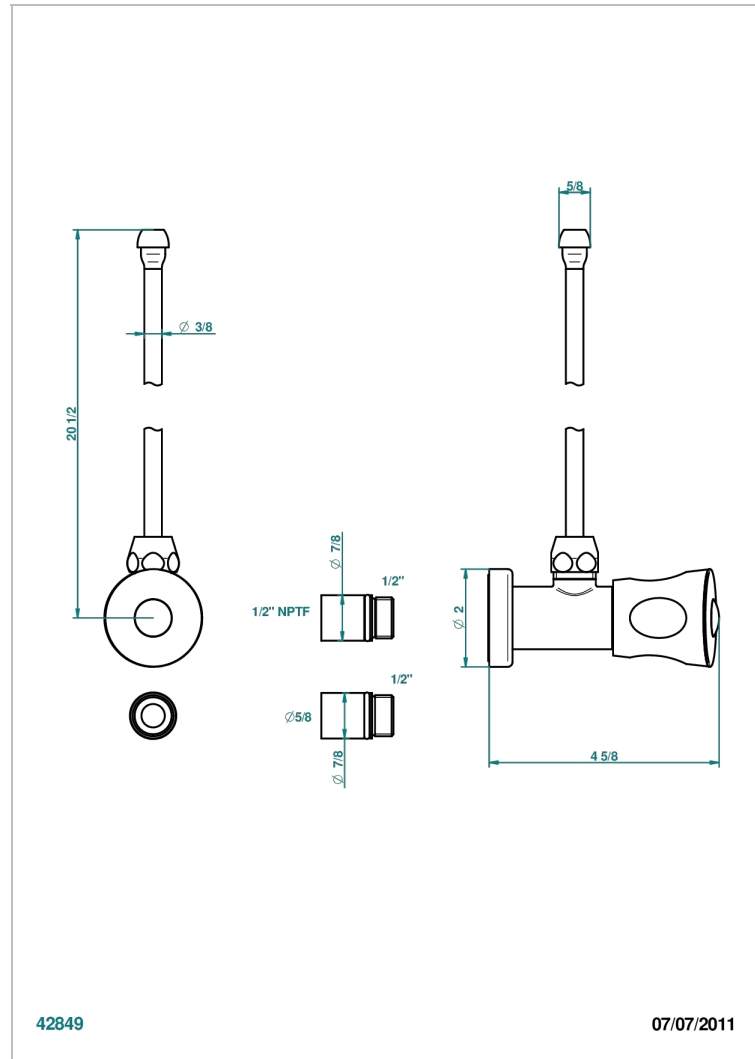

BAGATELLE METAL

U3A-181/SLA

Angle supply valve with 3/8" adaptor set

CHARACTERISTIC

- Bagatelle metal
- Angle supply valve with 3/8" adaptor set

AVAILABLE FINITIONS

Black nickel - D24
Blush PVD - H62
Brass color PVD - H49
Brown bronze color PVD - F33
Chrome polished - A02
Chrome polished / gold polished - G02