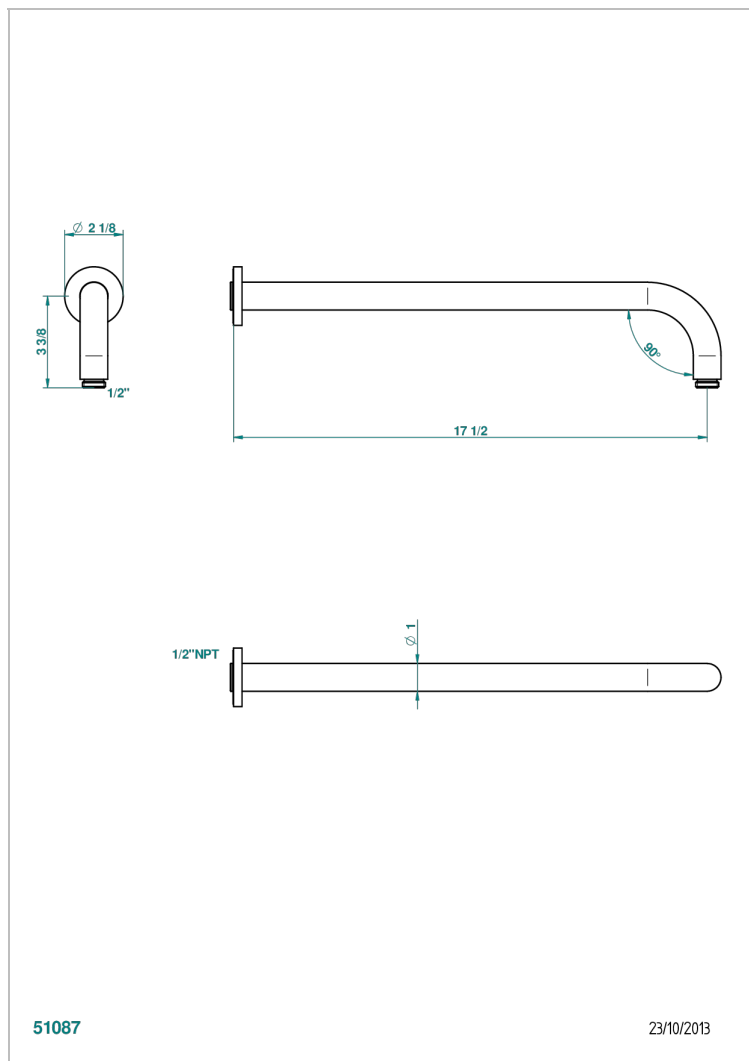

LE 11 BY ALBERTO PINTO WITH LEVER HANDLES

U2B-84L/US

Horizontal shower arm, 90°, lg: 17"

51087

23/10/2013

CHARACTERISTIC

- Le 11 by Alberto Pinto with lever handles
- Horizontal shower arm, 90°, lg: 17"

AVAILABLE FINITIONS

Nickel color PVD - H55

Nickel polished - B01

Rose Gold - F27

Satin chrome - C03

Silver polished, antique - H03

Silver rhodium - F18

Soft gold - F30